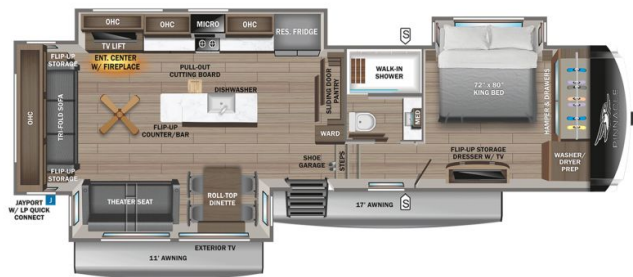

2026 JAYCO PINNACLE 38KPTS

SPECIFICATIONS

Year	2026
Manufacturer	JAYCO
Brand	PINNACLE
Model	38KPTS
Type	Fifth Wheel
Status	New
Stock #	24092
Financing Available	✘
Warranty Available	✘
Suspension	N/A
Leveling	N/A
Exterior Length	41.0 ft.
Dry Weight	15221 lbs.
Sleeping Capacity	4 person(s)
Interior Colour	Gray
Exterior Colour	White
Slideouts	3

Disclaimer: Product information, pricing and photos are as accurate as possible and are subject to change without notice.

SELLING FEATURES

Introducing the 2026 Pinnacle 38KPTS, made by Jayco. The Pinnacle 38KPTS provides you with all of the comforts you need. This fifth wheel and sleeps up to 4 people. Inside this Pinnacle 38KPTS, you will find a table and chairs dinette providing a comfortable eating experience. Included with this ...