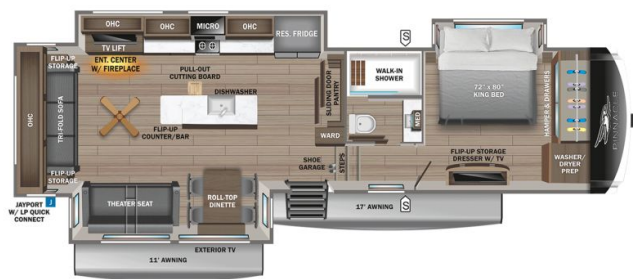

\$701 Bi-Weekly

SPECIFICATIONS

Year	2026
Manufacturer	JAYCO
Brand	PINNACLE
Model	38KPTS
Type	Fifth Wheel
Status	New
Stock #	24092
Financing Available	✘
Warranty Available	✘
Suspension	N/A
Leveling	N/A
Exterior Length	41.0 ft.
Dry Weight	15221 lbs.
Sleeping Capacity	4 person(s)
Interior Colour	Gray
Exterior Colour	White
Slideouts	3

Disclaimer: Product information, pricing and photos are as accurate as possible and are subject to change without notice.

SELLING FEATURES

Introducing the 2026 Pinnacle 38KPTS, made by Jayco. The Pinnacle 38KPTS provides you with all of the comforts you need. This fifth wheel and sleeps up to 4 people. Inside this Pinnacle 38KPTS, you will find a table and chairs dinette providing a comfortable eating experience. Included with this ...