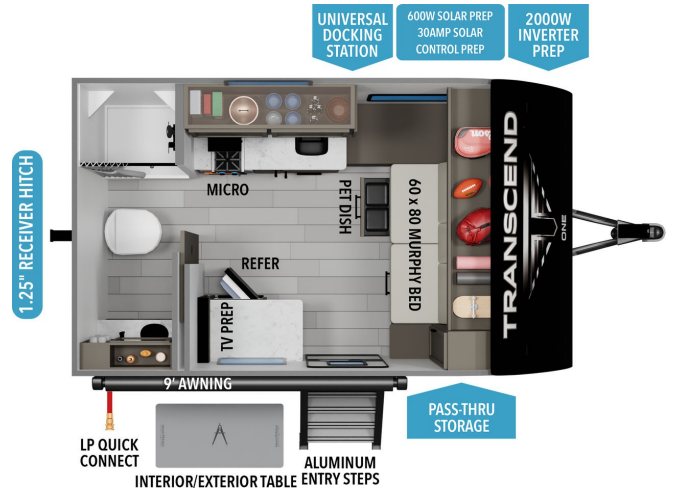

## 2026 GRAND DESIGN TRANSCEND ONE 131DL

### SPECIFICATIONS

Year	2026
Manufacturer	GRAND DESIGN
Brand	TRANSCEND ONE
Model	131DL
Type	Travel Trailer
Status	New
Stock #	51160
Financing Available	✓
Warranty Available	Manufacturer
Suspension	N/A
Leveling	N/A
Exterior Length	19.7 ft.
Dry Weight	2950 lbs.
Sleeping Capacity	2 person(s)
Interior Colour	LUNA
Exterior Colour	N/A
Slideouts	N/A

### SELLING FEATURES

Specifications and Features:

- Exterior Height: 10' 3"
- Exterior Width: 8'
- Interior Height: 6' 6"
- Fresh Water Capacity: 37 gallons
- Gray Water Capacity: 37 gallons
- Black Water Capacity: 37 gallons
- Propane Tanks: 2 (20 lbs each)
- Water Heater: Tankless
- Refrigerator: 3.3 cu. ft. 12...