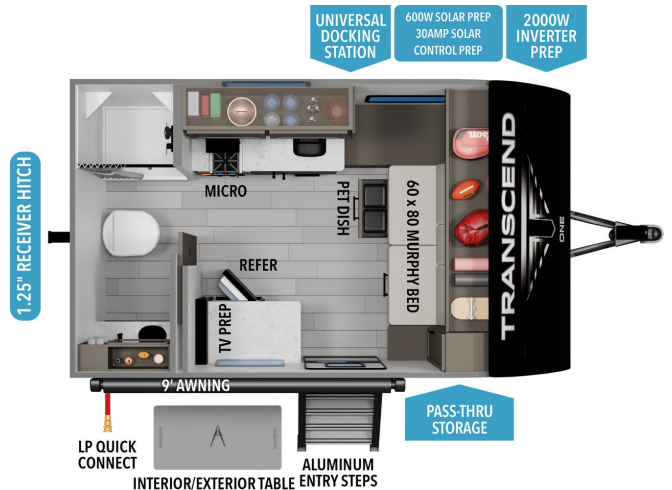

2026 GRAND DESIGN TRANSCEND ONE 131DL

MSRP \$30,980.00

\$109 Bi-Weekly

\$0 down @ 7.99% APR for 60/240 months
(\$10,664 C.O.B.) O.A.C.

Woody's Price \$26,980.00

SPECIFICATIONS

Year	2026
Manufacturer	GRAND DESIGN
Brand	TRANSCEND ONE
Model	131DL
Type	Travel Trailer
Status	New
Stock #	51158
Financing Available	✓
Warranty Available	Manufacturer
Suspension	N/A
Leveling	N/A
Exterior Length	15.8 ft.
Dry Weight	2950 lbs.
Sleeping Capacity	2 person(s)
Interior Colour	LUNA
Exterior Colour	N/A
Slideouts	N/A

Disclaimer: Product information, pricing and photos are as accurate as possible and are subject to change without notice.

SELLING FEATURES

Specifications and Features:

- Exterior Height: 10' 3"
- Exterior Width: 8'
- Interior Height: 6' 6"
- Fresh Water Capacity: 37 gallons
- Gray Water Capacity: 37 gallons
- Black Water Capacity: 37 gallons
- Propane Tanks: 2 (20 lbs each)
- Water Heater: Tankless
- Refrigerator: 3.3 cu. ft. 12...