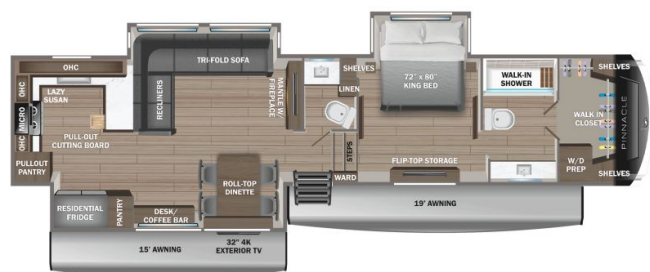

SICARD RV

sales.leads.focusrv@sicardrv.com 1-800-688-2210
7526 Regional Road 20, West Lincoln, ON L0R 2A0
Local 1-905-957-3344 | www.sicardrv.com

2026 JAYCO PINNACLE 38FBRK

SPECIFICATIONS

Year	2026
Manufacturer	JAYCO
Brand	PINNACLE
Model	38FBRK
Type	Fifth Wheel
Status	New
Stock #	24075
Financing Available	✘
Warranty Available	✘
Suspension	N/A
Leveling	N/A
Exterior Length	43.9 ft.
Dry Weight	16088 lbs.
Sleeping Capacity	4 person(s)
Interior Colour	Gray
Exterior Colour	Midnight Charcoal
Slideouts	3

Disclaimer: Product information, pricing and photos are as accurate as possible and are subject to change without notice.

SELLING FEATURES

Introducing the 2026 Pinnacle 38FBRK, made by Jayco. This fifth wheel provides you with all of the comforts you need and sleeps up to 4 people. Inside this Pinnacle 38FBRK, you will find a tri-fold sofa that converts to another bed for an additional sleeping space when needed. Included with this ...