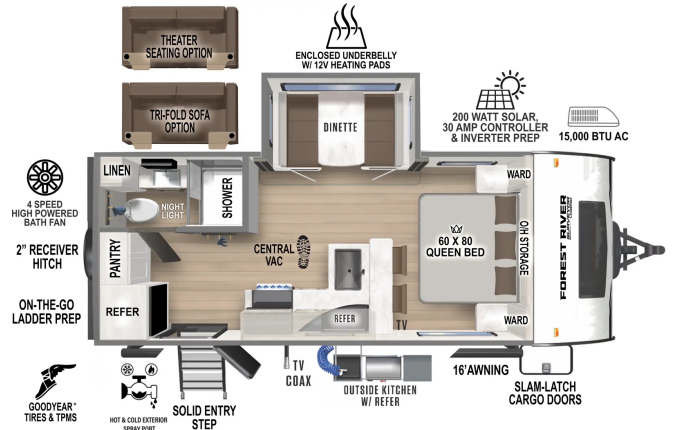

**SPECIAL UNIT**

**\$29,992.00**

Originally \$32,992

**2025 FOREST RIVER SURVEYOR LEGEND 202RBLE**

**SPECIFICATIONS**

Year	2025
Manufacturer	FOREST RIVER
Brand	SURVEYOR LEGEND
Model	202RBLE
Type	Travel Trailer
Status	New
Stock #	SV479057
Financing Available	✓
Warranty Available	✓
Suspension	N/A
Leveling	N/A
Exterior Length	25.1 ft.
Dry Weight	4893 lbs.
Sleeping Capacity	4 person(s)
Interior Colour	Desert Canyon
Exterior Colour	Fiberglass
Slideouts	1

**Disclaimer:** Product information, pricing and photos are as accurate as possible and are subject to change without notice.

**SELLING FEATURES**

Specifications and Features:

- Exterior Length (ft): 25'1"
- Exterior Width (ft): 8'0"
- Exterior Height (ft): 11'3"
- Gross Vehicle Weight Rating (GVWR) (lbs): 7,497
- Unloaded Weight (lbs): 4,931
- Payload Capacity (lbs): 2566
- Hitch Weight (lbs): 497
- Black Water Tanks: 1
- Total Black W...