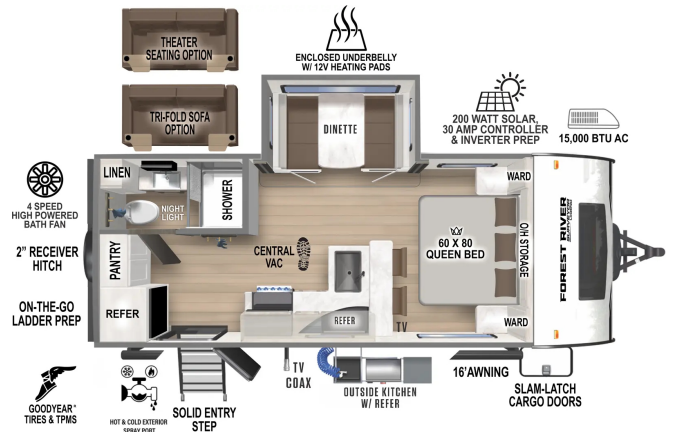

**SPECIAL UNIT**

**\$28,992.00**

Originally \$32,992

**2025 FOREST RIVER SURVEYOR LEGEND 202RBLE**

**SPECIFICATIONS**

Year	2025
Manufacturer	FOREST RIVER
Brand	SURVEYOR LEGEND
Model	202RBLE
Type	Travel Trailer
Status	New
Stock #	SV479057
Financing Available	✓
Warranty Available	✓
Suspension	N/A
Leveling	N/A
Exterior Length	25.1 ft.
Dry Weight	4893 lbs.
Sleeping Capacity	4 person(s)
Interior Colour	Desert Canyon
Exterior Colour	Fiberglass
Slideouts	1

**Disclaimer:** Product information, pricing and photos are as accurate as possible and are subject to change without notice.

**SELLING FEATURES**

Specifications and Features:

- Exterior Length (ft): 25'1"
- Exterior Width (ft): 8'0"
- Exterior Height (ft): 11'3"
- Gross Vehicle Weight Rating (GVWR) (lbs): 7,497
- Unloaded Weight (lbs): 4,931
- Payload Capacity (lbs): 2566
- Hitch Weight (lbs): 497
- Black Water Tanks: 1
- Total Black W...