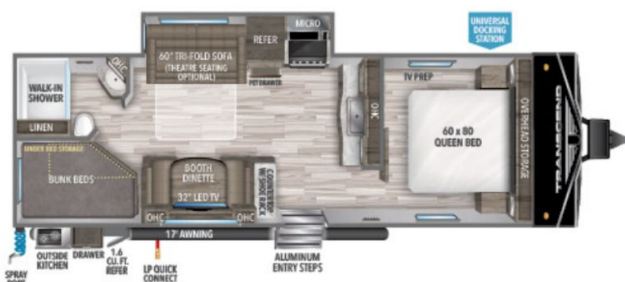

\$153 Bi-Weekly

**2023 GRAND DESIGN TRANSCEND 261BH**

**SPECIFICATIONS**

Year	2023
Manufacturer	GRAND DESIGN
Brand	TRANSCEND
Model	261BH
Type	Travel Trailer
Status	PreOwned
Stock #	24002
Financing Available	✘
Warranty Available	✘
Suspension	N/A
Leveling	N/A
Exterior Length	30.9 ft.
Dry Weight	6484 lbs.
Sleeping Capacity	10 person(s)
Interior Colour	Brown
Exterior Colour	Gray / White
Slideouts	1

**Disclaimer:** Product information, pricing and photos are as accurate as possible and are subject to change without notice.

**SELLING FEATURES**

Introducing the 2023 Tanscend 261BH, from Grand Design. The Tanscend 261BH contains everything you will need to make traveling effortless and straightforward. This travel trailer sleeps up to 10 people. Inside the Tanscend 261BH, you will find a four seat bench dinette that converts into a bed pro...

**OPTIONS & EQUIPMENT**

- FRONT POWER TONGUE JACK
- EXTERIOR KITCHEN
- SPARE TIRE
- ROOF LADDER
- BUNK BEDS
- 3-BURNER STOVE TOP
- MICROWAVE
- OVEN
- JACK-KNIFE SOFA
- FOUR SEAT BENCH DINETTE
- QUEEN BED