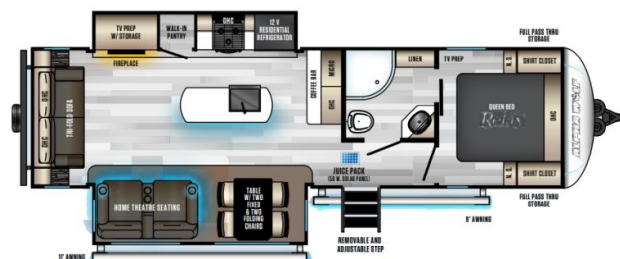

SICARD RV

sales.leads.focusrv@sicardrv.com 1-800-688-2210
7526 Regional Road 20, West Lincoln, ON L0R 2A0
Local 1-905-957-3344 | www.sicardrv.com

SPECIAL UNIT

$36,900.00

Originally $41,990

$193 Bi-Weekly

2022 FOREST RIVER CHEROKEE ALPHA WOLF 26RL-L

SPECIFICATIONS

Year	2022
Manufacturer	FOREST RIVER
Brand	CHEROKEE ALPHA WOLF
Model	26RL-L
Type	Travel Trailer
Status	PreOwned
Stock #	24030
Financing Available	✘
Warranty Available	✘
Suspension	N/A
Leveling	N/A
Exterior Length	34.4 ft.
Dry Weight	6981 lbs.
Sleeping Capacity	4 person(s)
Interior Colour	Brown
Exterior Colour	Gray / White
Slideouts	2

Disclaimer: Product information, pricing and photos are as accurate as possible and are subject to change without notice.

SELLING FEATURES

Introducing the 2022 Cherokee Alpha Wolf 26RL-L, from Forest River. The Cherokee Alpha Wolf 26RL-L contains everything you will need to make traveling effortless and straightforward. This travel trailer sleeps up to 4 people. Inside the Cherokee Alpha Wolf 26RL-L, you will find a tri-fold sofa th...

OPTIONS & EQUIPMENT

- FRONT POWER TONGUE JACK
- SPARE TIRE
- KITCHEN ISLAND WITH SINK
- POWER AWNING
- 3-BURNER STOVE TOP
- MICROWAVE
- OVEN
- FIREPLACE
- TRI-FOLD SOFA BED
- TABLE AND CHAIRS DINETTE
- THEATER SEAT SOFA
- QUEEN BED

Powered by focusRV