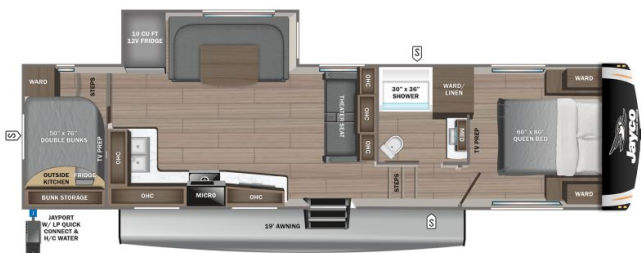

### SPECIFICATIONS

Year	2024
Manufacturer	JAYCO
Brand	EAGLE HT
Model	29DDB
Type	Fifth Wheel
Status	PreOwned
Stock #	24021
Financing Available	✘
Warranty Available	✘
Suspension	N/A
Leveling	N/A
Exterior Length	34.7 ft.
Dry Weight	9210 lbs.
Sleeping Capacity	8 person(s)
Interior Colour	Farmhouse
Exterior Colour	White / Black
Slideouts	1

### SELLING FEATURES

Introducing the 2024 Eagle HT 29DDB, from Jayco. The Eagle HT 29DDB has plenty of living space for relaxing or entertaining. This fifth wheel sleeps up to 8 people. Inside the Eagle HT 29DDB, you will find a U-shaped bench dinette that converts into a bed providing additional sleeping space when ...