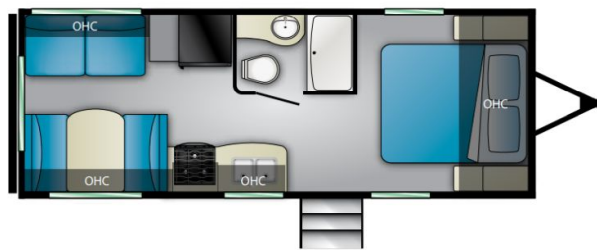

\$106 Bi-Weekly

SPECIFICATIONS

Year	2020
Manufacturer	HEARTLAND
Brand	PIONEER
Model	RD210
Type	Travel Trailer
Status	PreOwned
Stock #	24023
Financing Available	✘
Warranty Available	✘
Suspension	N/A
Leveling	N/A
Exterior Length	26.5 ft.
Dry Weight	4598 lbs.
Sleeping Capacity	6 person(s)
Interior Colour	Brown
Exterior Colour	White / Gray
Slideouts	N/A

Disclaimer: Product information, pricing and photos are as accurate as possible and are subject to change without notice.

SELLING FEATURES

Introducing the 2020 Pioneer RD210, from Heartland. The Pioneer RD210 contains everything you will need to make traveling effortless and straightforward. This travel trailer sleeps up to 6 people. Inside the Pioneer RD210, you will find a four seat bench dinette that converts into a bed providing...

OPTIONS & EQUIPMENT

- FRONT POWER TONGUE JACK
- SPARE TIRE
- JACK-KNIFE SOFA
- FOUR SEAT BENCH DINETTE
- 3-BURNER STOVE TOP
- MICROWAVE
- OVEN
- POWERAWNING
- QUEEN BED

Powered by focusRV