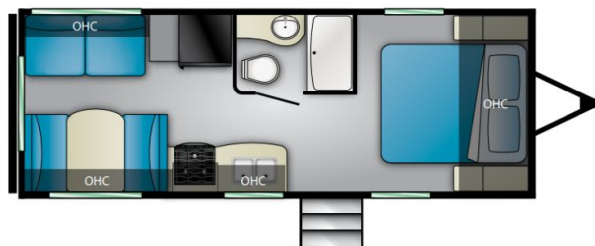

SICARD RV

sales.leads.focusrv@sicardrv.com 1-800-688-2210
7526 Regional Road 20, West Lincoln, ON L0R 2A0
Local 1-905-957-3344 | www.sicardrv.com

SPECIAL UNIT

2020 HEARTLAND PIONEER RD210

SPECIFICATIONS

Year	2020
Manufacturer	HEARTLAND
Brand	PIONEER
Model	RD210
Type	Travel Trailer
Status	PreOwned
Stock #	24023
Financing Available	✘
Warranty Available	✘
Suspension	N/A
Leveling	N/A
Exterior Length	26.5 ft.
Dry Weight	4598 lbs.
Sleeping Capacity	6 person(s)
Interior Colour	Brown
Exterior Colour	White / Gray
Slideouts	N/A

Disclaimer: Product information, pricing and photos are as accurate as possible and are subject to change without notice.

SELLING FEATURES

Introducing the 2020 Pioneer RD210, from Heartland. The Pioneer RD210 contains everything you will need to make traveling effortless and straightforward. This travel trailer sleeps up to 6 people. Inside the Pioneer RD210, you will find a four seat bench dinette that converts into a bed providing...

OPTIONS & EQUIPMENT

- FRONT POWER TONGUE JACK
- SPARE TIRE
- JACK-KNIFE SOFA
- FOUR SEAT BENCH DINETTE
- 3-BURNER STOVE TOP
- MICROWAVE
- OVEN
- POWERAWNING
- QUEEN BED

Powered by focusRV