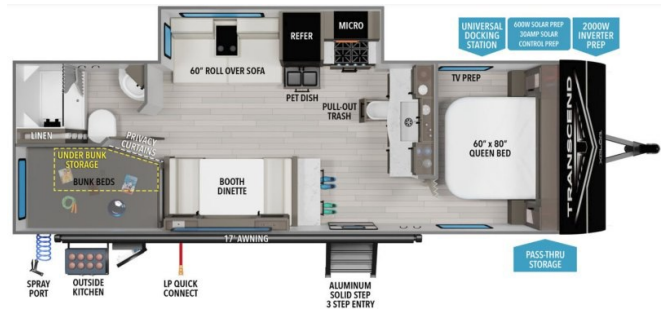

weleads@woodysrvcalgary.dsmessage.com 1-866-383-2727

11700 - 29th Street SE, Calgary, AB T2Z 3W9

Local 1-403-258-2727 | Fax 1-403-279-7444 | <https://www.woodysrv.com/>

MSRP $55,980.00

Woody's Price

2026 GRAND DESIGN TRANSCEND 26BHX

SPECIFICATIONS

Year	2026
Manufacturer	GRAND DESIGN
Brand	TRANSCEND
Model	26BHX
Type	Travel Trailer
Status	New
Stock #	51148
Financing Available	✓
Warranty Available	Manufacturer
Suspension	N/A
Leveling	N/A
Exterior Length	30.1 ft.
Dry Weight	6505 lbs.
Sleeping Capacity	9 person(s)
Interior Colour	CASHMERE
Exterior Colour	Aluminum
Slideouts	1

Disclaimer: Product information, pricing and photos are as accurate as possible and are subject to change without notice.

SELLING FEATURES

Specifications and Features:

- Exterior Length: 30 ft 11 in
- Exterior Width: 8 ft
- Exterior Height: 11 ft
- Interior Height: 6 ft 6 in
- Dry Weight: 6,505 lbs
- GVWR: 7,695 lbs
- Hitch Weight: 635 lbs
- Fresh Water Capacity: 56 gallons
- Gray Water Capacity: 78 gallons
- Black Water Capacit...

OPTIONS & EQUIPMENT

- RVIA SEAL
- SAFERIDE RV ROADSIDE ASSISTANCE
- OFF GRID SOLAR OPTION
- INSTALLED 32" TV & BRACKET
- DEALER DISCOUNT
- CASHMERE MIDLIN
- WINTERIZATION
- SIGNATURE LIVING PACKAGE
- PREMIUM KITCKEN PACKAGE
- CRAFT & COMFORT PACKAGE
- SOLAR SCALABILITY PACKAGE
- CONNECTIVITY & ENTERTAINMENT PACKAGE
- COMPLETE CLIMATE CONTROL PACKAGE
- DPU STORAGE FEE

Powered by focusRV