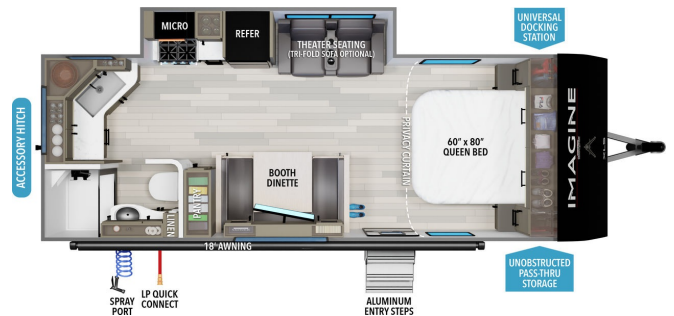

Woody's Price

2026 GRAND DESIGN IMAGINE XLS 22MLE

SPECIFICATIONS

Year	2026
Manufacturer	GRAND DESIGN
Brand	IMAGINE XLS
Model	22MLE
Type	Travel Trailer
Status	New
Stock #	51144
Financing Available	✓
Warranty Available	Manufacturer
Suspension	N/A
Leveling	N/A
Exterior Length	26.1 ft.
Dry Weight	5423 lbs.
Sleeping Capacity	4 person(s)
Interior Colour	BRYNLEE TEAK
Exterior Colour	Fiberglass
Slideouts	1

Disclaimer: Product information, pricing and photos are as accurate as possible and are subject to change without notice.

SELLING FEATURES

Specifications and Features:

- Exterior Length: 26' 1"
- Exterior Width: 8'
- Exterior Height: 10' 10"
- Interior Height: 6' 6"
- Dry Weight (UWV): 5,423 lbs
- Gross Vehicle Weight Rating (GVWR): 6,995 lbs
- Hitch Weight: 608 lbs
- Fresh Water Capacity: 37 gallons
- Gray Water Capacity: 45 ga...