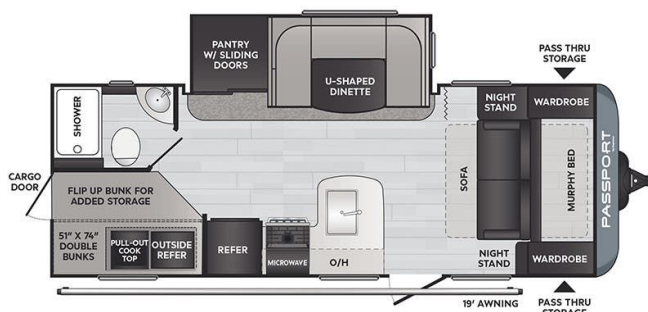

2023 KEYSTONE PASSPORT SL SERIES 221BH

SPECIFICATIONS

Year	2023
Manufacturer	KEYSTONE
Brand	PASSPORT SL SERIES
Model	221BH
Type	Travel Trailer
Status	PreOwned
Stock #	23983
Financing Available	✘
Warranty Available	✘
Suspension	N/A
Leveling	N/A
Exterior Length	26.4 ft.
Dry Weight	5420 lbs.
Sleeping Capacity	8 person(s)
Interior Colour	Slate
Exterior Colour	White
Slideouts	1

Disclaimer: Product information, pricing and photos are as accurate as possible and are subject to change without notice.

SELLING FEATURES

Introducing the 2023 Passport SL Series 221BH, from Keystone. The Passport SL Series 221BH provides a great way to introduce your family to the RV lifestyle. This travel trailer sleeps up to 8 people. Inside the Passport SL Series 221BH, you will find a murphy bed, a U-shaped bench dinette and bu...

OPTIONS & EQUIPMENT

- FRONT POWER TONGUE JACK
- ROOF LADDER
- SPARE TIRE
- U-SHAPED BENCH DINETTE
- MURPHY BED
- BUNK BEDS
- 3-BURNER STOVE TOP
- MICROWAVE
- OVEN
- POWERAWNING

Powered by focusRV