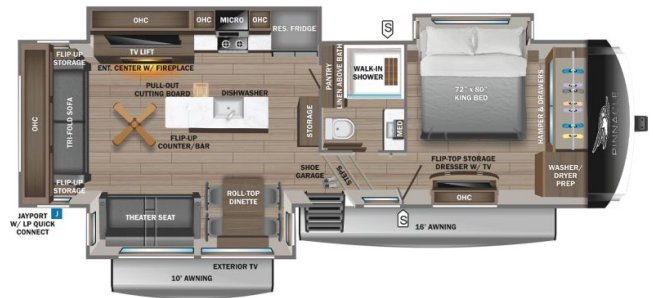

2026 JAYCO PINNACLE 32RLTS

SPECIFICATIONS

Year	2026
Manufacturer	JAYCO
Brand	PINNACLE
Model	32RLTS
Type	Fifth Wheel
Status	New
Stock #	23991
Financing Available	✘
Warranty Available	✘
Suspension	N/A
Leveling	N/A
Exterior Length	36.5 ft.
Dry Weight	14112 lbs.
Sleeping Capacity	4 person(s)
Interior Colour	Gray
Exterior Colour	White / Black
Slideouts	3

Disclaimer: Product information, pricing and photos are as accurate as possible and are subject to change without notice.

SELLING FEATURES

Introducing the 2026 Pinnacle 32RLTS, made by Jayco. This fifth wheel provides you with all of the comforts you need and sleeps up to 4 people. Inside this Pinnacle 32RLTS, you will find a tri-fold sofa that converts to another bed for an additional sleeping space when needed. Included with this ...