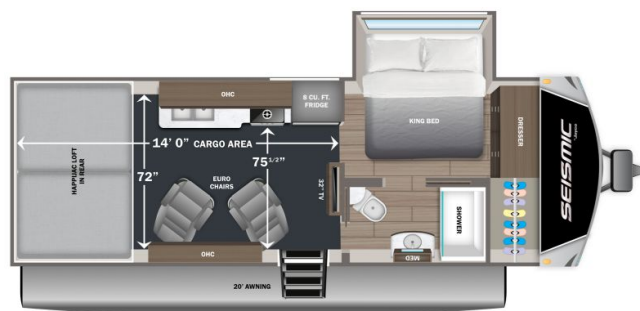

SPECIFICATIONS

Year	2026
Manufacturer	JAYCO
Brand	SEISMIC
Model	214
Type	Toy Hauler
Status	New
Stock #	23987
Financing Available	✘
Warranty Available	✘
Suspension	N/A
Leveling	N/A
Exterior Length	28.1 ft.
Dry Weight	8983 lbs.
Sleeping Capacity	6 person(s)
Interior Colour	Brown
Exterior Colour	White / Black
Slideouts	1

Disclaimer: Product information, pricing and photos are as accurate as possible and are subject to change without notice.

SELLING FEATURES

Introducing the 2026 Seismic 214, make by Jayco. The Seismic 214 offers the ability to sleep in comfort and bring all the toys along for the ride. This toy hauler fifth wheel sleeps up to 6 people. Inside this Seismic 214, you will find a power lift bunk in the cargo bay providing additional slee...