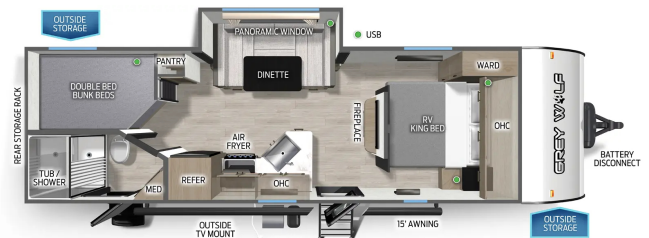

Disclaimer: Product information, pricing and photos are as accurate as possible and are subject to change without notice.

SELLING FEATURES

The 2026 Forest River Cherokee Grey Wolf 23DBH is a lightweight bunkhouse travel trailer built for families and adventurers. Featuring double-over-double bunks, a private front queen bedroom, and a large U-shaped dinette slide, this model offers space and comfort in an easy-to-tow design. A moder...

OPTIONS & EQUIPMENT

The 2026 Cherokee Grey Wolf 26SS is a feature-packed travel trailer with a rear kitchen spacious slide-out living area king bed and outdoor kitchen—perfect for comfortable camping and entertaining on the road.

Specifications and Features:

- Exterior Height: 10 ft 6 in
- Exterior Width: 8 ft
- Cargo Carrying Capacity: 1777 lbs
- Available Beds: RV King
- Refrigerator Type: 12V High Efficiency Residential
- Refrigerator Size: 10 cu ft
- Number of Awnings: 1
- Water Heater Type: Tankless
- Awning Info: Power with LED Strip Lighting
- Axle Count: 2
- Shower Type: Tub/Shower Combo

Interior Features:

- 12V High Efficiency Refrigerator (N/A on LP models)
- Air Fryer Convection Microwave Oven (N/A on LP models)
- Bathroom Fan
- Bedside Inverter (N/A on LP models)
- Electric Fireplace (where applicable)
- Farm Sink with Cutting Board Drying Rack Strainer and Cup Washer
- Flush Mount Range with cover
- Foot Flush Toilet
- High Output Cooktop
- Large High Output Microwave
- LED Interior Lights
- Light Filtering Sheer Shading Premium Blackout Zebra Blinds (N/A on LP models)
- Night Shades
- Oversized Dinette and Removable Table
- Premium Bedding and Comforter (N/A on LP models)
- Range Hood with Light and Fan
- RV King Bed (where applicable)
- Seamless Countertop
- Shower Tub Surround
- USB-C Charging Stations
- Wolfie Engraved Nightlight (Bunk Models only)