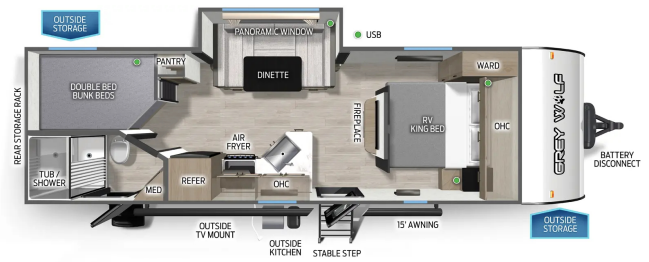

**Disclaimer:** Product information, pricing and photos are as accurate as possible and are subject to change without notice.

**SELLING FEATURES**

The 2026 Forest River Cherokee Grey Wolf 23DBH is a lightweight bunkhouse travel trailer built for families and adventurers. Featuring double-over-double bunks, a private front queen bedroom, and a large U-shaped dinette slide, this model offers space and comfort in an easy-to-tow design. A moder...

**OPTIONS & EQUIPMENT**

The 2026 Cherokee Grey Wolf 26SS is a feature-packed travel trailer with a rear kitchen spacious slide-out living area king bed and outdoor kitchen—perfect for comfortable camping and entertaining on the road.

**Specifications and Features:**

- Exterior Height: 10 ft 6 in
- Exterior Width: 8 ft
- Cargo Carrying Capacity: 1 777 lbs
- Available Beds: RV King
- Refrigerator Type: 12V High Efficiency Residential
- Refrigerator Size: 10 cu ft
- Number of Awnings: 1
- Water Heater Type: Tankless
- Awning Info: Power with LED Strip Lighting
- Axle Count: 2
- Shower Type: Tub/Shower Combo

#### Interior Features:

- 12V High Efficiency Refrigerator (N/A on LP models)
- Air Fryer Convection Microwave Oven (N/A on LP models)
- Bathroom Fan
- Bedside Inverter (N/A on LP models)
- Electric Fireplace (where applicable)
- Farm Sink with Cutting Board Drying Rack Strainer and Cup Washer
- Flush Mount Range with cover
- Foot Flush Toilet
- High Output Cooktop
- Large High Output Microwave
- LED Interior Lights
- Light Filtering Sheer Shading Premium Blackout Zebra Blinds (N/A on LP models)
- Night Shades
- Oversized Dinette and Removable Table
- Premium Bedding and Comforter (N/A on LP models)
- Range Hood with Light and Fan
- RV King Bed (where applicable)
- Seamless Countertop
- Shower Tub Surround
- USB-C Charging Stations
- Wolfie Engraved Nightlight (Bunk Models only)