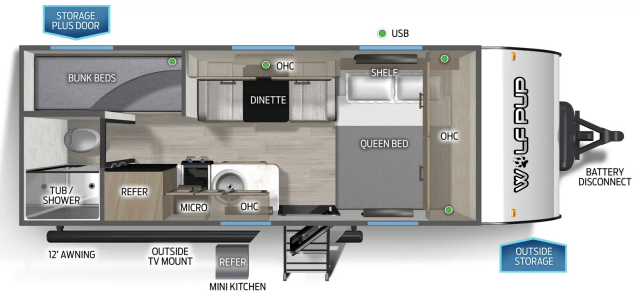

**SPECIAL UNIT**

**\$20,492.00**

Originally \$21,992

**2026 FOREST RIVER CHEROKEE WOLF PUP 16BHSW**

**SPECIFICATIONS**

Year	2026
Manufacturer	FOREST RIVER
Brand	CHEROKEE WOLF PUP
Model	16BHSW
Type	Travel Trailer
Status	New
Stock #	T9140511
Financing Available	✓
Warranty Available	✓
Suspension	N/A
Leveling	N/A
Exterior Length	21.8 ft.
Dry Weight	3594 lbs.
Sleeping Capacity	5 person(s)
Interior Colour	N/A
Exterior Colour	Aluminum
Slideouts	N/A

**Disclaimer:** Product information, pricing and photos are as accurate as possible and are subject to change without notice.

**SELLING FEATURES**

The 2026 Forest River Cherokee Wolf Pup 16BHSW is a lightweight bunkhouse travel trailer designed for families who want comfort and easy towing. Featuring double-over-double bunks, a front queen bed, and a full bathroom, this compact model maximizes space without sacrificing convenience. Enjoy a ...