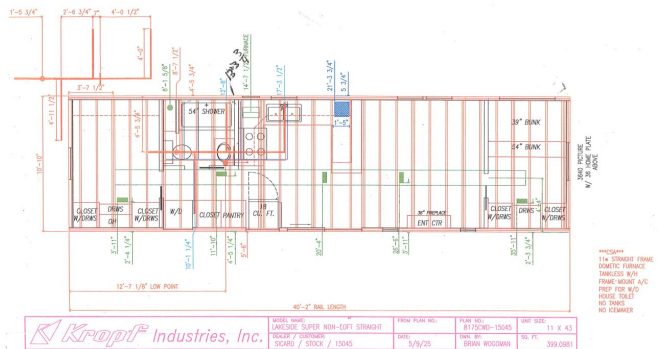

\$588 Bi-Weekly

SPECIFICATIONS

Year	2026
Manufacturer	KROPF
Brand	CANADIAN LAKESIDE
Model	8175CWD
Type	Park Model
Status	New
Stock #	23952
Financing Available	✘
Warranty Available	✘
Suspension	N/A
Leveling	N/A
Exterior Length	43.0 ft.
Dry Weight	N/A lbs.
Sleeping Capacity	6 person(s)
Interior Colour	Mandalay Linen Wall / Repose Grey Trim
Exterior Colour	Spuce
Slideouts	N/A

Disclaimer: Product information, pricing and photos are as accurate as possible and are subject to change without notice.

SELLING FEATURES

Introducing the 2026 Lakeside 8175CWD, from Kropf. The Lakeside 8175CWD has plenty of interior living space. This park model home sleeps up to 6 people. Inside the Lakeside 8175CWD, you will find a spacious front bunk room as well as a spacious kitchen. All Lakesides come with a 1 year manufacturer...