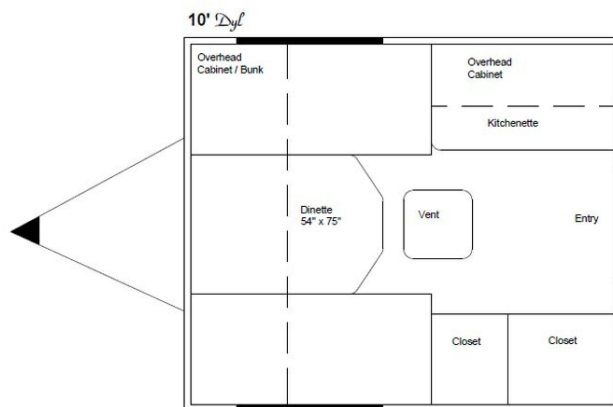

2015 TAYLOR COACH DYL 49TH LIMITED EDITION 10'

\$15,900.00

\$116 Bi-Weekly

SPECIFICATIONS

Year	2015
Manufacturer	TAYLOR COACH
Brand	DYL 49TH LIMITED EDITION
Model	10'
Type	Travel Trailer
Status	PreOwned
Stock #	7855A
Financing Available	✓
Warranty Available	✓
Suspension	Springs
Leveling	Manual
Exterior Length	10.0 ft.
Dry Weight	N/A lbs.
Sleeping Capacity	3 person(s)
Interior Colour	N/A
Exterior Colour	STANDARD EXTERIOR GRAPHICS
Slideouts	N/A

Disclaimer: Product information, pricing and photos are as accurate as possible and are subject to change without notice.

SELLING FEATURES

- Compact Design!
- Canadian Built!
- Deep Tint Windows Throughout
- A-Frame Mounted 2 Tray Arvika Bike Rack
- 20lbs Propane Tank
- Diamond Plate Front Stone Guard
- Large Front Window with Flip-Up Stone Guard/Sunshade
- Rooftop Vent with Fantastic Fan
- Single Step Rear Entry
- Fold Down Sleepe...