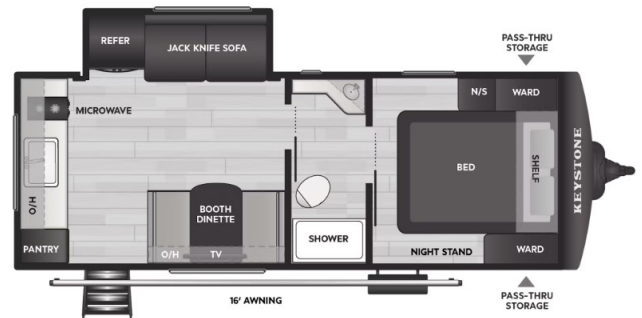

SPECIAL UNIT

\$39,995.00

Originally \$40,995

2026 KEYSTONE BULLET CLASSIC 21RKC

SPECIFICATIONS

Year	2026
Manufacturer	KEYSTONE
Brand	BULLET CLASSIC
Model	21RKC
Type	Travel Trailer
Status	New
Stock #	N430538
Suspension	N/A
Leveling	N/A
Exterior Length	25.4 ft.
Dry Weight	4635 lbs.
Sleeping Capacity	6 person(s)
Interior Colour	N/A
Exterior Colour	Fiberglass
Slideouts	1

Disclaimer: Product information, pricing and photos are as accurate as possible and are subject to change without notice.

SELLING FEATURES

Specifications and Features:

- Exterior Length: 25 ft 5 in
- Exterior Height: 10 ft 9 in
- Dry Weight: 4,635 lbs
- GVWR: 6,500 lbs
- Hitch Weight: 540 lbs
- Fresh Water Capacity: 45 gallons
- Gray Water Capacity: 34 gallons
- Black Water Capacity: 34 gallons
- Sleeps: 6
- Slideouts: 1
- Tire ...