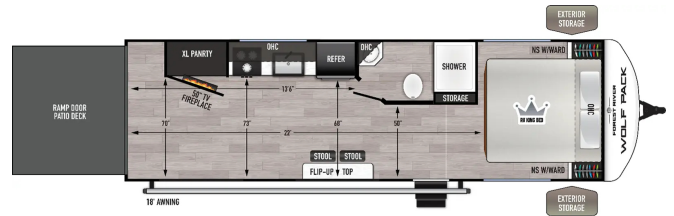

2026 FOREST RIVER CHEROKEE WOLF PACK 26-13.5

\$37,992.00

Originally \$58,841.05

SPECIFICATIONS

Year	2026
Manufacturer	FOREST RIVER
Brand	CHEROKEE WOLF PACK
Model	26-13.5
Type	Toy Hauler
Status	New
Stock #	TC224027
Financing Available	✓
Warranty Available	✓
Suspension	N/A
Leveling	N/A
Exterior Length	31.9 ft.
Dry Weight	6650 lbs.
Sleeping Capacity	N/A person(s)
Interior Colour	Coffee Bean
Exterior Colour	N/A
Slideouts	N/A

Disclaimer: Product information, pricing and photos are as accurate as possible and are subject to change without notice.

SELLING FEATURES

Your search is over! You have found the most affordable and versatile, full-featured toy hauler bunkhouse on the market. Why do we say bunkhouse? Because the Cherokee Wolf Pack is a toy hauler that converts to a bunkhouse in a matter of minutes.