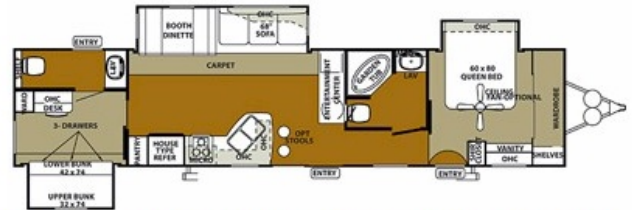

**Used**  
**2012**  
**Wildwood DLX**  
**422 2B**

St #  
TR2867

Family Unit

Sleeps  
9

Weight\*  
10,181 lbs

Length  
42'2"

Located Between Barrie & Orillia  
Phone/Text 705-487-2214 Email: heidis@heidisrv.com  
Toll Free: 1-888-322-3614 Website: heidisrv.com

### OPTIONS & EQUIPMENT

- model length: 42'
- overall length (from bumper-to-hitch): 42'2"
- MANUAL AWNING
- 3 ENTRANCE DOORS INTO UNIT
- 2 x OUTSIDE SPEAKERS
- DUCTED A/C
- 2 DOOR RESIDENTIAL STYLE FRIDGE/FREEZER
- MICROWAVE
- STOVE W/OVEN
- PLEATED NIGHT SHADES
- FOOT FLUSH TOILETS
- GLASS SHOWER DOOR
- REAR LADDER