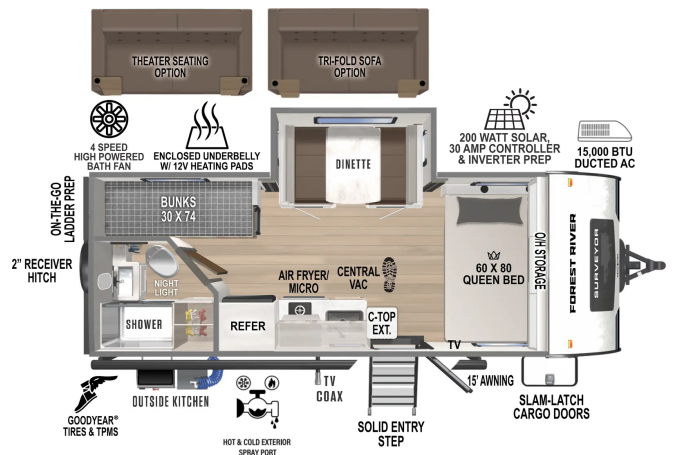

SPECIAL UNIT

\$31,492.00

Originally \$32,992

2026 FOREST RIVER SURVEYOR LEGEND 19BHLE

SPECIFICATIONS

Year	2026
Manufacturer	FOREST RIVER
Brand	SURVEYOR LEGEND
Model	19BHLE
Type	Travel Trailer
Status	New
Stock #	TV479270
Financing Available	✓
Warranty Available	✓
Suspension	N/A
Leveling	N/A
Exterior Length	23.7 ft.
Dry Weight	3758 lbs.
Sleeping Capacity	6 person(s)
Interior Colour	Desert Canyon
Exterior Colour	Fiberglass
Slideouts	1

Disclaimer: Product information, pricing and photos are as accurate as possible and are subject to change without notice.

SELLING FEATURES

The 2026 Forest River Surveyor Legend 19BHLE is a lightweight bunkhouse travel trailer designed for families seeking comfort and convenience in a compact size. Featuring double-over-double bunks, a front queen bed, and a booth dinette, this model maximizes sleeping space without adding weight. En...