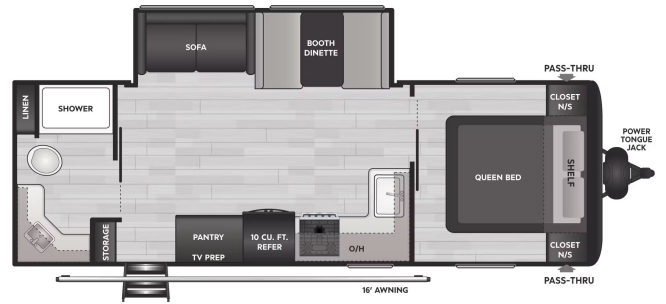

SPECIAL UNIT

\$37,995.00

2026 KEYSTONE HIDEOUT 244RB

SPECIFICATIONS

Year	2026
Manufacturer	KEYSTONE
Brand	HIDEOUT
Model	244RB
Type	Travel Trailer
Status	New
Stock #	LP985633
Financing Available	✓
Suspension	N/A
Leveling	N/A
Exterior Length	25.4 ft.
Dry Weight	6750 lbs.
Sleeping Capacity	6 person(s)
Interior Colour	N/A
Exterior Colour	N/A
Slideouts	N/A