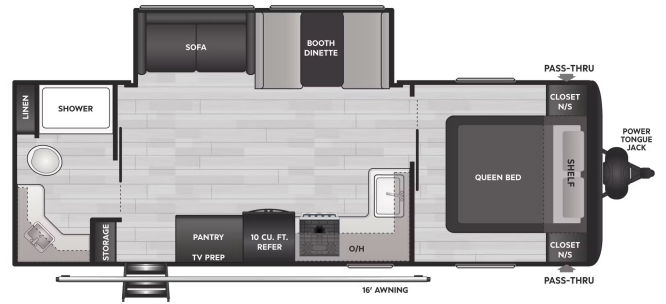

SPECIAL UNIT

$36,995.00

2026 KEYSTONE HIDEOUT 244RB

SPECIFICATIONS

Year	2026
Manufacturer	KEYSTONE
Brand	HIDEOUT
Model	244RB
Type	Travel Trailer
Status	New
Stock #	LP985633
Financing Available	✓
Suspension	N/A
Leveling	N/A
Exterior Length	25.4 ft.
Dry Weight	6750 lbs.
Sleeping Capacity	6 person(s)
Interior Colour	N/A
Exterior Colour	N/A
Slideouts	N/A

Disclaimer: Product information, pricing and photos are as accurate as possible and are subject to change without notice.

Powered by focusRV