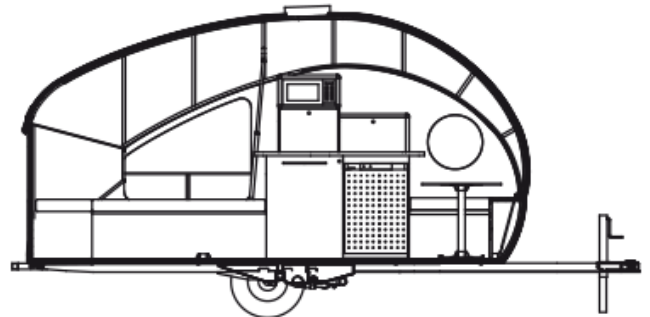

2026 SAFARI CONDO ALTO R1713

SPECIFICATIONS

Year	2026
Manufacturer	SAFARI CONDO
Brand	ALTO
Model	R1713
Type	Travel Trailer
Status	New
Stock #	7592
Financing Available	✓
Warranty Available	✓
Suspension	Torflex
Leveling	Manual
Exterior Length	17.0 ft.
Dry Weight	N/A lbs.
Sleeping Capacity	3 person(s)
Interior Colour	DANISH MAPLE/ CONCRETE/ SKY BLUE
Exterior Colour	SILVER
Slideouts	N/A

Disclaimer: Product information, pricing and photos are as accurate as possible and are subject to change without notice.

SELLING FEATURES

Living Space

- Retractable Roof offering a spacious interior
- 72" x 76" king bed converts to two single beds
- 36" X 81" front single bed
- Portable front table
- Kitchenette with pull-out shelves
- Front storage
- Toilet compartment with shelves

Electrical / LPG Appliances

- Two-burner...

Powered by focusRV