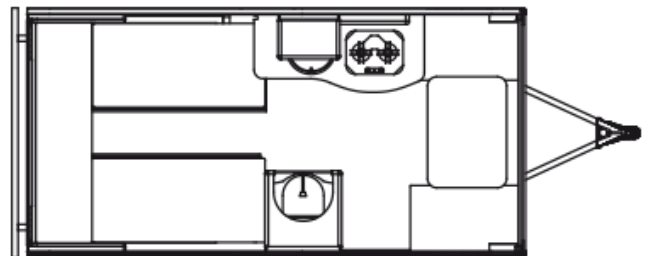

2026 SAFARI CONDO ALTO R1713

SPECIFICATIONS

Year	2026
Manufacturer	SAFARI CONDO
Brand	ALTO
Model	R1713
Type	Travel Trailer
Status	New
Stock #	7592
Financing Available	✓
Warranty Available	✓
Suspension	Torflex
Leveling	Manual
Exterior Length	17.0 ft.
Dry Weight	N/A lbs.
Sleeping Capacity	3 person(s)
Interior Colour	DANISH MAPLE/ CONCRETE/ SKY BLUE
Exterior Colour	SILVER
Slideouts	N/A

Disclaimer: Product information, pricing and photos are as accurate as possible and are subject to change without notice.

SELLING FEATURES

Living Space

- Retractable Roof offering a spacious interior
- 72" x 76" king bed converts to two single beds
- 36" X 81" front single bed
- Portable front table
- Kitchenette with pull-out shelves
- Front storage
- Toilet compartment with shelves

Electrical / LPG Appliances

- Two-burner...

Powered by focusRV