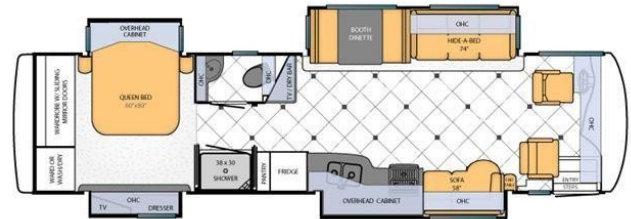

### SPECIFICATIONS

Year	2014
Manufacturer	NEWMAR
Brand	VENTANA
Model	3634
Type	Motorhome
Class	A
Fuel Type	Diesel
Status	PreOwned
Stock #	50017B
Financing Available	✓
Warranty Available	For Purchase
Odometer	107500 kms.
VIN	4UZACHDT8ECFZ4629
Chassis	Freightliner
Engine	Cummins / I6 Diesel Pusher
Transmission	AUTO
Suspension	N/A
Leveling	N/A
Exterior Length	36.8 ft.
Dry Weight	26900 lbs.
Sleeping Capacity	8 person(s)
Interior Colour	N/A
Exterior Colour	Fiberglass
Slideouts	4

### SELLING FEATURES

Specifications and Features:

- Exterior Length: 36.67 ft (440 in)
- Exterior Width: 8.46 ft (101.5 in)
- Exterior Height: 12.67 ft (152 in)
- Interior Height: 7 ft (84 in)
- Wheelbase: 19 ft (228 in)
- Dry Weight: 26,900 lbs
- GVWR: 35,400 lbs
- Fuel Capacity: 100 gallons
- Fresh Water Tank C...