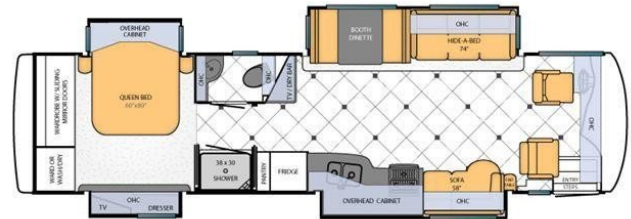

MSRP \$249,980.00

\$1,434 Bi-Weekly

\$20,000 down @ 7.99% APR for 60/96 months (\$65,596 C.O.B.) O.A.C.

Woody's Price \$228,700.00

SPECIFICATIONS

Year	2014
Manufacturer	NEWMAR
Brand	VENTANA
Model	3634
Type	Motorhome
Class	A
Fuel Type	Diesel
Status	PreOwned
Stock #	50017B
Financing Available	✓
Warranty Available	For Purchase
Odometer	107500 kms.
VIN	4UZACHDT8ECFZ4629
Chassis	Freightliner
Engine	Cummins / I6 Diesel Pusher
Transmission	AUTO
Suspension	N/A
Leveling	N/A
Exterior Length	36.8 ft.
Dry Weight	26900 lbs.
Sleeping Capacity	8 person(s)
Interior Colour	N/A
Exterior Colour	Fiberglass
Slideouts	4

Disclaimer: Product information, pricing and photos are as accurate as possible and are subject to change without notice.

SELLING FEATURES

Specifications and Features:

- Exterior Length: 36.67 ft (440 in)
- Exterior Width: 8.46 ft (101.5 in)
- Exterior Height: 12.67 ft (152 in)
- Interior Height: 7 ft (84 in)
- Wheelbase: 19 ft (228 in)
- Dry Weight: 26,900 lbs
- GVWR: 35,400 lbs
- Fuel Capacity: 100 gallons
- Fresh Water Tank C...