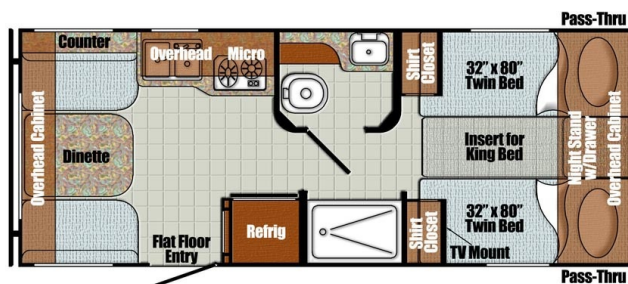

## CLEARANCE UNIT

#### SPECIFICATIONS

Year	2025
Manufacturer	GULFSTREAM
Brand	VISTA CRUISER
Model	19TWD
Type	Travel Trailer
Status	New
Stock #	7857
Financing Available	✓
Warranty Available	✓
Suspension	Springs
Leveling	Manual
Exterior Length	23.0 ft.
Dry Weight	N/A lbs.
Sleeping Capacity	4 person(s)
Interior Colour	DUSK
Exterior Colour	STANDARD GRAPHICS PACKAGE
Slideouts	N/A