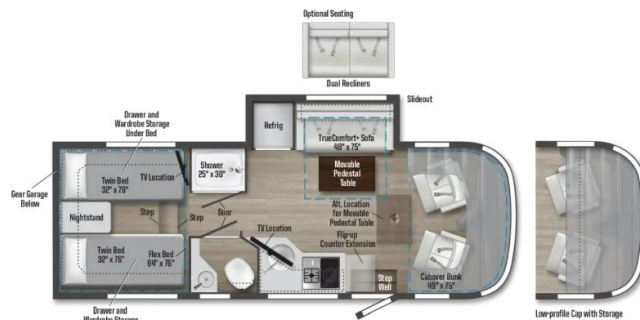

2025 WINNEBAGO VIEW 24R

SPECIFICATIONS

Year	2025
Manufacturer	WINNEBAGO
Brand	VIEW
Model	24R
Type	Motorhome
Class	C
Fuel Type	DIESEL
Status	New
Stock #	23929
Financing Available	✘
Warranty Available	✘
Odometer	1570 kms.
VIN	W1X8N33Y7PN245155
Chassis	N/A
Engine	N/A
Transmission	N/A
Suspension	N/A
Leveling	N/A
Exterior Length	25.8 ft.
Dry Weight	N/A lbs.
Sleeping Capacity	N/A person(s)
Interior Colour	Smokehouse Exterior Paint
Exterior Colour	Mod Allure 2/Taupe/Grau Pac White
Slideouts	N/A

Disclaimer: Product information, pricing and photos are as accurate as possible and are subject to change without notice.

SELLING FEATURES

Introducing the 2025 View 24R, from Winnebago. The View 24R is designed to create memories that last lifetimes. This C class motorhome sleeps up to 4 people. The View 24R rides on a Mercedes-Benz Sprinter chassis, powered by a 188HP turbo-diesel engine with a 7G-Tronic automatic transmission. Ins..