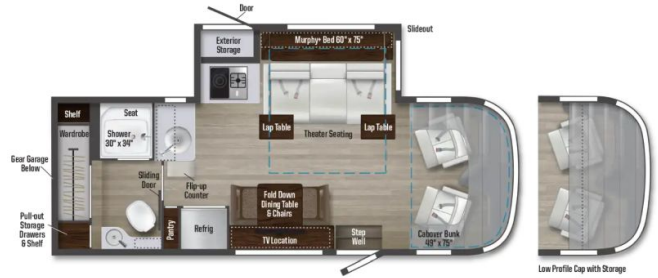

2025 WINNEBAGO VIEW 24T

SPECIFICATIONS

Year	2025
Manufacturer	WINNEBAGO
Brand	VIEW
Model	24T
Type	Motorhome
Class	C
Fuel Type	DIESEL
Status	New
Stock #	23930
Financing Available	✘
Warranty Available	✘
Odometer	1507 kms.
VIN	W1X8N33Y6PN240092
Chassis	N/A
Engine	N/A
Transmission	N/A
Suspension	N/A
Leveling	N/A
Exterior Length	25.8 ft.
Dry Weight	10359 lbs.
Sleeping Capacity	2 person(s)
Interior Colour	Precious Metals Exterior Paint
Exterior Colour	Mad Allure 2/Taupe/Grau Pac White
Slideouts	1