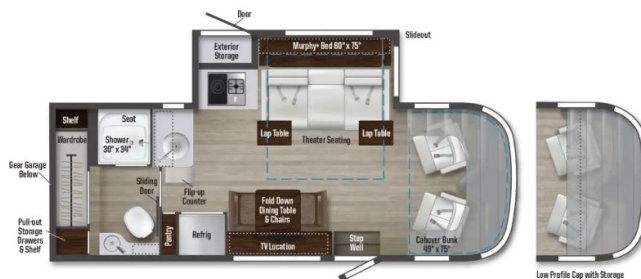

SICARD RV

sales.leads.focusrv@sicardrv.com 1-800-688-2210
7526 Regional Road 20, West Lincoln, ON L0R 2A0
Local 1-905-957-3344 | www.sicardrv.com

SPECIAL UNIT

$254,990.00

Originally $269,990

$1,153 Bi-Weekly

2025 WINNEBAGO VIEW 24T

SPECIFICATIONS

Year	2025
Manufacturer	WINNEBAGO
Brand	VIEW
Model	24T
Type	Motorhome
Class	C
Fuel Type	DIESEL
Status	New
Stock #	23930
Financing Available	✘
Warranty Available	✘
Odometer	1507 kms.
VIN	W1X8N33Y6PN240092
Chassis	N/A
Engine	N/A
Transmission	N/A
Suspension	N/A
Leveling	N/A
Exterior Length	25.8 ft.
Dry Weight	10359 lbs.
Sleeping Capacity	2 person(s)
Interior Colour	Precious Metals Exterior Paint
Exterior Colour	Mad Allure 2/Taupe/Grau Pac White
Slideouts	1

Disclaimer: Product information, pricing and photos are as accurate as possible and are subject to change without notice.

SELLING FEATURES

Introducing the 2025 View 24T, from Winnebago. The View 24T is designed to create memories that last lifetimes. This C class motorhome sleeps up to 4 people. The View 24T rides on a Mercedes-Benz Sprinter chassis, powered by a 2.0L turbo-diesel engine with a 9-speed automatic transmission w/overd...

OPTIONS & EQUIPMENT

- CANADIAN HOUSING & MOTOR VEHICLE STANDARDS
- 2023 CHASSIS MODEL YEAR
- CANADIAN CHASSIS (REQUIRES OPT#265)
- MOD ALLURE 2/TAUPE/GRAU PAC WHITE
- GENERATOR 4.0KW LP/GAS
- DUAL-PANE WINDOWS
- A/C HIGH EFFICIENCY
- SEATS - DRIVER/PASSENGER - PRIMERA
- PRECIOUS METALS EXTERIOR PAINT

Powered by focusRV