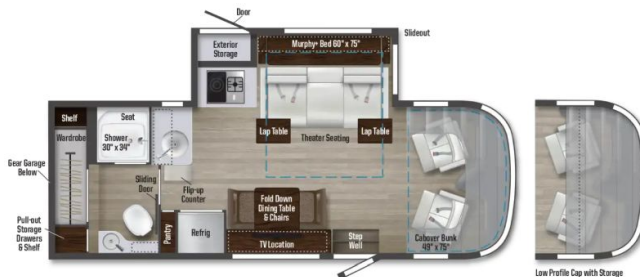

2025 WINNEBAGO VIEW 24T

SPECIFICATIONS

Year	2025
Manufacturer	WINNEBAGO
Brand	VIEW
Model	24T
Type	Motorhome
Class	C
Fuel Type	DIESEL
Status	New
Stock #	23930
Financing Available	✘
Warranty Available	✘
Odometer	1507 kms.
VIN	W1X8N33Y6PN240092
Chassis	N/A
Engine	N/A
Transmission	N/A
Suspension	N/A
Leveling	N/A
Exterior Length	25.8 ft.
Dry Weight	10359 lbs.
Sleeping Capacity	2 person(s)
Interior Colour	Precious Metals Exterior Paint
Exterior Colour	Mad Allure 2/Taupe/Grau Pac White
Slideouts	1