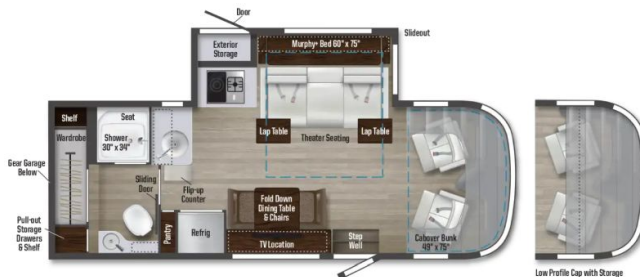

SICARD RV

sales.leads.focusrv@sicardrv.com 1-800-688-2210
7526 Regional Road 20, West Lincoln, ON L0R 2A0
Local 1-905-957-3344 | www.sicardrv.com

SPECIAL UNIT

$234,990.00

Originally $269,990

$1,084 Bi-Weekly

2025 WINNEBAGO VIEW 24T

SPECIFICATIONS

Year	2025
Manufacturer	WINNEBAGO
Brand	VIEW
Model	24T
Type	Motorhome
Class	C
Fuel Type	DIESEL
Status	New
Stock #	23931
Financing Available	✘
Warranty Available	✘
Odometer	0 kms.
VIN	W1X8N33Y7PN239159
Chassis	N/A
Engine	N/A
Transmission	N/A
Suspension	N/A
Leveling	N/A
Exterior Length	25.8 ft.
Dry Weight	N/A lbs.
Sleeping Capacity	4 person(s)
Interior Colour	Smokehouse Exterior Paint
Exterior Colour	Mad Allure 2/Taupe/Grau Pac White
Slideouts	1

Disclaimer: Product information, pricing and photos are as accurate as possible and are subject to change without notice.

SELLING FEATURES

Introducing the 2025 View 24T, from Winnebago. The View 24T is designed to create memories that last lifetimes. This C class motorhome sleeps up to 4 people. The View 24T rides on a Mercedes-Benz Sprinter chassis, powered by a 2.0L turbo-diesel engine with a 9-speed automatic transmission w/overd...

OPTIONS & EQUIPMENT

- SEATS - DRIVER/PASSENGER - PRIMERA
- CANADIAN CHASSIS (REQUIRES OPT#265)
- A/C HIGH EFFICIENCY
- 2023 CHASSIS MODEL YEAR
- DUAL-PANE WINDOWS
- CANADIAN HOUSING & MOTOR VEHICLE STANDARDS
- GENERATOR 4.0KW LP/GAS
- MOD ALLURE 2/TAUPE/GRAU PAC WHITE
- SMOKEHOUSE EXTERIOR PAINT

Powered by focusRV