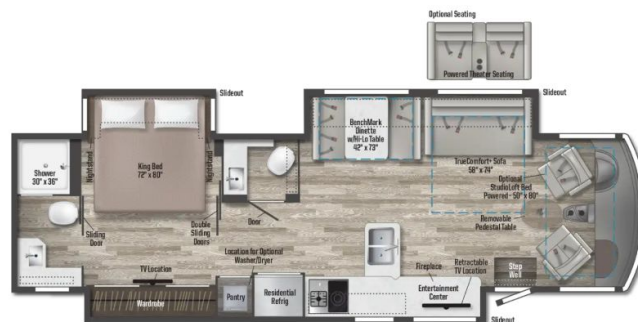

#### SPECIFICATIONS

Year	2025
Manufacturer	WINNEBAGO
Brand	ADVENTURER
Model	36Z
Type	Motorhome
Class	A
Fuel Type	GAS
Status	New
Stock #	23917
Financing Available	✗
Warranty Available	✗
Odometer	1524 kms.
VIN	1F66F5DN4R0A00238
Chassis	N/A
Engine	N/A
Transmission	N/A
Suspension	N/A
Leveling	N/A
Exterior Length	37.3 ft.
Dry Weight	21391 lbs.
Sleeping Capacity	8 person(s)
Interior Colour	Organic Comfort with Weather Teak II & S
Exterior Colour	Night Sky
Slideouts	3