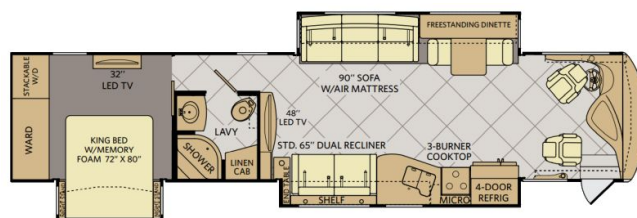

2015 FLEETWOOD DISCOVERY 40X

SPECIFICATIONS

Year	2015
Manufacturer	FLEETWOOD
Brand	DISCOVERY
Model	40X
Type	Motorhome
Class	A
Fuel Type	DIESEL
Status	PreOwned
Stock #	23910
Financing Available	✗
Warranty Available	✗
Odometer	106120 kms.
VIN	4UZACGCY1ECGD0356
Chassis	N/A
Engine	N/A
Transmission	N/A
Suspension	N/A
Leveling	N/A
Exterior Length	41.4 ft.
Dry Weight	28719 lbs.
Sleeping Capacity	4 person(s)
Interior Colour	Vintage Stone
Exterior Colour	Vintage Stone
Slideouts	3

Disclaimer: Product information, pricing and photos are as accurate as possible and are subject to change without notice.

SELLING FEATURES

Introducing the 2015 Discovery 40X, from Fleetwood. The Discovery 40X provides you with all of the comforts you need. This A class motorhome sleeps up to 4 people. The Discovery 40X rides on a Freightliner chassis, powered by a 380HP Cummins Diesel engine with a 6 speed Allison transmission. Insi...

OPTIONS & EQUIPMENT

- GLASS RECORD WITH CARFAX 02/04/2024 \$6261.00
- EXTERIOR ENTERTAINMENT CENTER
- SLIDEOUT AWNINGS
- ROOF LADDER
- TABLE AND CHAIRS DINETTE
- PULL-OUT SOFA BED
- CONVECTION MICROWAVE
- 3-BURNER STOVE TOP
- DISHWASHER
- WASHER AND DRYER
- TV (BEDROOM)