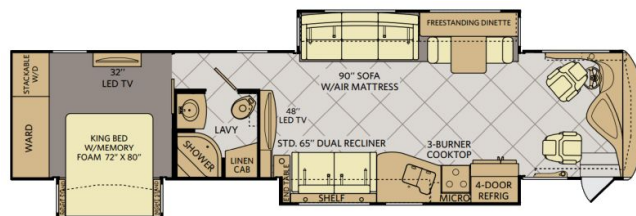

\$1,072 Bi-Weekly**2015 FLEETWOOD DISCOVERY 40X****SPECIFICATIONS**

Year	2015
Manufacturer	FLEETWOOD
Brand	DISCOVERY
Model	40X
Type	Motorhome
Class	A
Fuel Type	DIESEL
Status	PreOwned
Stock #	23910
Financing Available	✗
Warranty Available	✗
Odometer	106120 kms.
VIN	4UZACGCY1ECGD0356
Chassis	N/A
Engine	N/A
Transmission	N/A
Suspension	N/A
Leveling	N/A
Exterior Length	41.4 ft.
Dry Weight	28719 lbs.
Sleeping Capacity	4 person(s)
Interior Colour	Vintage Stone
Exterior Colour	Vintage Stone
Slideouts	3

Disclaimer: Product information, pricing and photos are as accurate as possible and are subject to change without notice.

SELLING FEATURES

Introducing the 2015 Discovery 40X, from Fleetwood. The Discovery 40X provides you with all of the comforts you need. This A class motorhome sleeps up to 4 people. The Discovery 40X rides on a Freightliner chassis, powered by a 380HP Cummins Diesel engine with a 6 speed Allison transmission. Insi...

OPTIONS & EQUIPMENT

- GLASS RECORD WITH CARFAX 02/04/2024 \$6261.00
- EXTERIOR ENTERTAINMENT CENTER
- SLIDEOUT AWNINGS
- ROOF LADDER
- TABLE AND CHAIRS DINETTE
- PULL-OUT SOFA BED
- CONVECTION MICROWAVE
- 3-BURNER STOVE TOP
- DISHWASHER
- WASHER AND DRYER
- TV (BEDROOM)