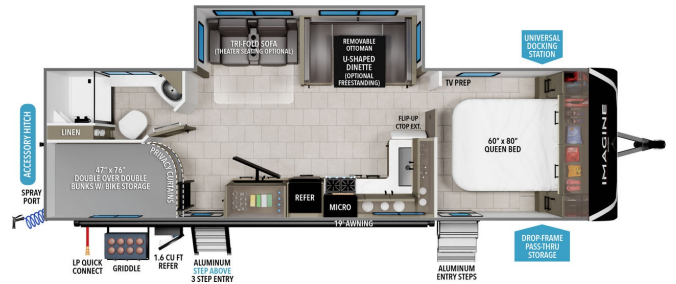

### SPECIFICATIONS

Year	2026
Manufacturer	GRAND DESIGN
Brand	IMAGINE
Model	2800BH
Type	Travel Trailer
Status	New
Stock #	51086
Financing Available	✓
Warranty Available	Manufacturer
Suspension	N/A
Leveling	N/A
Exterior Length	32.0 ft.
Dry Weight	6386 lbs.
Sleeping Capacity	10 person(s)
Interior Colour	BRYNLEE TEAK
Exterior Colour	Fiberglass
Slideouts	1

### SELLING FEATURES

Specifications and Features:

- Exterior Length: 32 ft
- Exterior Width: 8 ft
- Exterior Height: 11 ft 2 in
- Interior Height: 6 ft 9 in
- Dry Weight: 6,996 lbs
- GVWR: 8,495 lbs
- Hitch Weight: 729 lbs
- Fresh Water Capacity: 45 gallons
- Gray Water Capacity: 82 gallons
- Black Water Capacity...