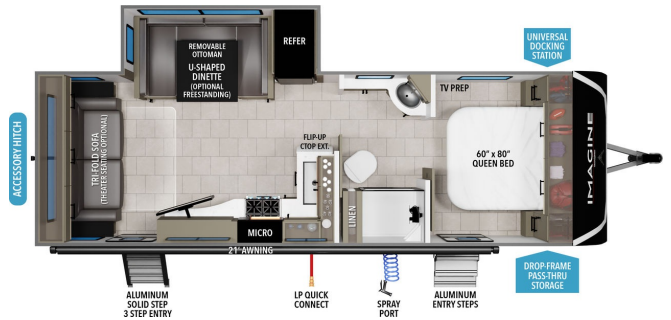

### SPECIFICATIONS

Year	2026
Manufacturer	GRAND DESIGN
Brand	IMAGINE
Model	2500RL
Type	Travel Trailer
Status	New
Stock #	51085
Financing Available	✓
Warranty Available	Manufacturer
Suspension	N/A
Leveling	N/A
Exterior Length	29.8 ft.
Dry Weight	6569 lbs.
Sleeping Capacity	6 person(s)
Interior Colour	BRYNLEE TEAK
Exterior Colour	Fiberglass
Slideouts	1

### SELLING FEATURES

Specifications and Features:

- Exterior Length: 29 feet 10 inches
- Exterior Width: 8 feet
- Exterior Height: 11 feet 2 inches
- Interior Height: 6 feet 9 inches
- Dry Weight: 6,569 lbs
- Gross Vehicle Weight Rating (GVWR): 7,850 lbs
- Hitch Weight: 678 lbs
- Fresh Water Tank Capacity: 45 gal...