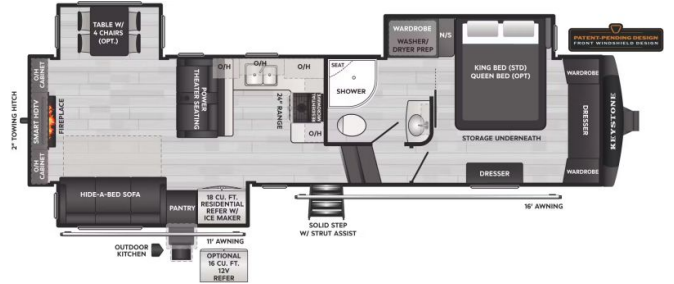

2026 KEYSTONE MONTANA HIGH COUNTRY 311RD

SPECIFICATIONS

Year	2026
Manufacturer	KEYSTONE
Brand	MONTANA HIGH COUNTRY
Model	311RD
Type	Fifth Wheel
Status	New
Stock #	23893
Financing Available	✘
Warranty Available	✘
Suspension	N/A
Leveling	N/A
Exterior Length	35.0 ft.
Dry Weight	11980 lbs.
Sleeping Capacity	4 person(s)
Interior Colour	Kingston
Exterior Colour	Mystic White
Slideouts	3

Disclaimer: Product information, pricing and photos are as accurate as possible and are subject to change without notice.

SELLING FEATURES

Introducing the 2026 Montana High Country 311RD, from Keystone. Embark on the journey of a lifetime with the Montana High Country 311RD. This fifth wheel sleeps up to 4 people. Inside the Montana High Country 311RD, you will find a tri-fold sofa that converts into a bed providing additional sleep...