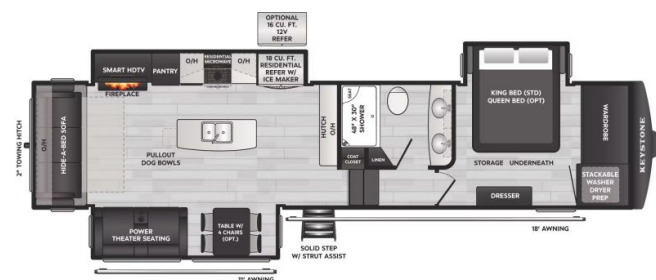

2026 KEYSTONE MONTANA HIGH COUNTRY 331RL

SPECIFICATIONS

Year	2026
Manufacturer	KEYSTONE
Brand	MONTANA HIGH COUNTRY
Model	331RL
Type	Fifth Wheel
Status	New
Stock #	23894
Financing Available	✘
Warranty Available	✘
Suspension	N/A
Leveling	N/A
Exterior Length	37.4 ft.
Dry Weight	12460 lbs.
Sleeping Capacity	4 person(s)
Interior Colour	Kingston
Exterior Colour	Mystic White
Slideouts	3

Disclaimer: Product information, pricing and photos are as accurate as possible and are subject to change without notice.

SELLING FEATURES

Introducing the 2026 Montana High Country 331RL, from Keystone. Embark on the journey of a lifetime with the Montana High Country 331RL. This fifth wheel sleeps up to 4 people. Inside the Montana High Country 331RL, you will find a tri-fold sofa that expands into another sleeping space when required.