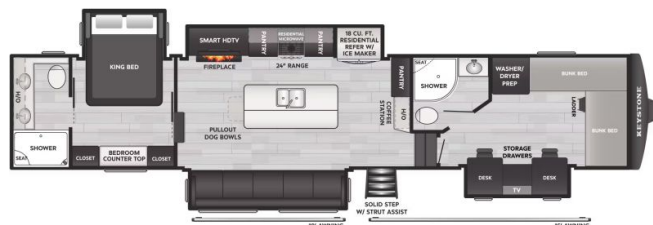

2026 KEYSTONE MONTANA HIGH COUNTRY 397FB

SPECIFICATIONS

Year	2026
Manufacturer	KEYSTONE
Brand	MONTANA HIGH COUNTRY
Model	397FB
Type	Fifth Wheel
Status	New
Stock #	23895
Financing Available	✘
Warranty Available	✘
Suspension	N/A
Leveling	N/A
Exterior Length	43.0 ft.
Dry Weight	14460 lbs.
Sleeping Capacity	7 person(s)
Interior Colour	Arlington
Exterior Colour	Mystic White
Slideouts	4

Disclaimer: Product information, pricing and photos are as accurate as possible and are subject to change without notice.

SELLING FEATURES

Introducing the 2026 Montana High Country 397FB, from Keystone. Embark on the journey of a lifetime with the Montana High Country 397FB. This fifth wheel sleeps up to 7 people. Inside the Montana High Country 397FB, you will find a front bunk room that provides plenty of extra sleeping spaces when...