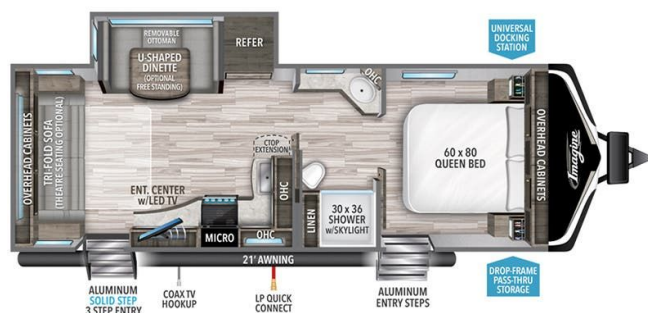

SICARD RV

sales.leads.focusrv@sicardrv.com 1-800-688-2210
7526 Regional Road 20, West Lincoln, ON L0R 2A0
Local 1-905-957-3344 | www.sicardrv.com

2023 GRAND DESIGN IMAGINE 2500RL

\$39,900.00

Originally \$45,900.00

\$204 Bi-Weekly

SPECIFICATIONS

Year	2023
Manufacturer	GRAND DESIGN
Brand	IMAGINE
Model	2500RL
Type	Travel Trailer
Status	PreOwned
Stock #	23889
Financing Available	✘
Warranty Available	✘
Suspension	N/A
Leveling	N/A
Exterior Length	29.8 ft.
Dry Weight	6116 lbs.
Sleeping Capacity	5 person(s)
Interior Colour	Gray
Exterior Colour	White / Black
Slideouts	1

Disclaimer: Product information, pricing and photos are as accurate as possible and are subject to change without notice.

SELLING FEATURES

Introducing the 2023 Imagine 2500RL, from Grand Design. The Imagine 2500RL contains everything you will need to make traveling effortless and straightforward. This travel trailer sleeps up to 5 people. Inside the Imagine 2500RL, you will find a U-shaped bench dinette that converts into a bed prov...

OPTIONS & EQUIPMENT

- FRONT POWER TONGUE JACK
- ROOF LADDER
- 3-BURNER STOVE TOP
- MURPHY BED
- OVEN
- POWER AWNING
- THEATER SEAT SOFA
- U-SHAPED BENCH DINETTE
- QUEEN BED

Powered by focusRV