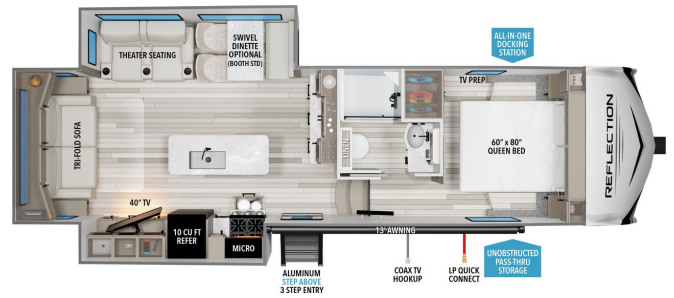

MSRP \$89,980.00

\$297 Bi-Weekly

\$0 down @ 7.99% APR for 60/240 months

(\$28,976 C.O.B.) O.A.C.

Woody's Price \$73,310.00

SPECIFICATIONS

Year	2026
Manufacturer	GRAND DESIGN
Brand	REFLECTION 100
Model	28RL
Type	Fifth Wheel
Status	New
Stock #	51063
Financing Available	✓
Warranty Available	Manufacturer
Suspension	N/A
Leveling	N/A
Exterior Length	31.0 ft.
Dry Weight	8400 lbs.
Sleeping Capacity	5 person(s)
Interior Colour	COLLINS
Exterior Colour	Fiberglass
Slideouts	2

Disclaimer: Product information, pricing and photos are as accurate as possible and are subject to change without notice.

SELLING FEATURES

Specifications and Features:

- Exterior Height: 12' 3"
- Exterior Width: 8'
- Interior Height: Not specified
- Hitch Weight: 1,348 lbs
- Unloaded Vehicle Weight (UVW): 8,400 lbs
- Gross Vehicle Weight Rating (GVWR): 10,995 lbs
- Fresh Water Capacity: 55 gallons
- Gray Water Capacity: 78 gallo...