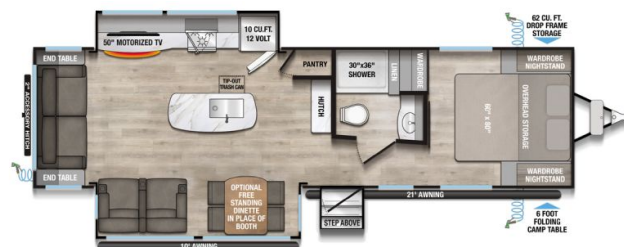

SICARD RV

sales.leads.focusrv@sicardrv.com 1-800-688-2210
7526 Regional Road 20, West Lincoln, ON L0R 2A0
Local 1-905-957-3344 | www.sicardrv.com

2026 ALLIANCE DELTA 292RL

SPECIFICATIONS

Year	2026
Manufacturer	ALLIANCE
Brand	DELTA
Model	292RL
Type	Travel Trailer
Status	New
Stock #	23880
Financing Available	✘
Warranty Available	✘
Suspension	N/A
Leveling	N/A
Exterior Length	33.9 ft.
Dry Weight	7954 lbs.
Sleeping Capacity	4 person(s)
Interior Colour	Harmony Linen
Exterior Colour	White
Slideouts	2

Disclaimer: Product information, pricing and photos are as accurate as possible and are subject to change without notice.

SELLING FEATURES

Introducing the 2026 Delta 292RL, from Alliance. The Delta 292RL provides you with all of the comforts you need. This travel trailer sleeps up to 4 people. Inside the Delta 292RL, you will find a tri-fold sofa that converts to another sleeping space when required. Included with this Delta 292RL i...

OPTIONS & EQUIPMENT

- TABLE AND 4 CHAIRS IPO BOOTH DINETTE
- DELTA COOLING UPGRADES - 2ND AC
- RVIA SEAL
- DELTA INDEPENDANCE PACKAGE
- DELTA CONVENIENT CAMPING PACKAGE
- WINTERIZATION
- CANADIAN STANDARDS
- DELTA SOLAR PACKAGE