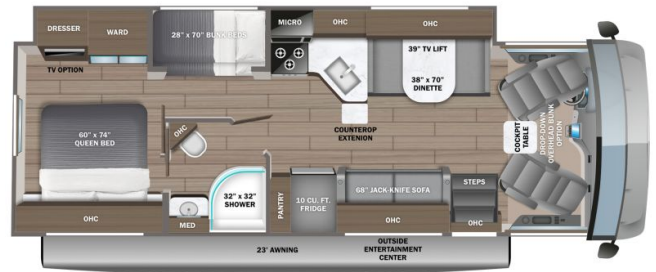

## 2026 JAYCO ALANTE 29F

### SPECIFICATIONS

Year	2026
Manufacturer	JAYCO
Brand	ALANTE
Model	29F
Type	Motorhome
Class	A
Fuel Type	GAS
Status	New
Stock #	23881
Financing Available	✘
Warranty Available	✘
Odometer	680 kms.
VIN	1F65F5DN4S0A02525
Chassis	N/A
Engine	N/A
Transmission	N/A
Suspension	N/A
Leveling	N/A
Exterior Length	32.2 ft.
Dry Weight	N/A lbs.
Sleeping Capacity	8 person(s)
Interior Colour	Ashbrook
Exterior Colour	Tan
Slideouts	1

### SELLING FEATURES

Introducing the 2026 Alante 29F from Jayco. Discover why Class A ownership is for you with the Alante 29F. This A class motorhome sleeps up to 10 people. The Alante 29F rides on a Ford F53 chassis, powered by a 7.3L V-8 335HP engine with a 6-speed automatic TorqShift transmission with overdrive a...