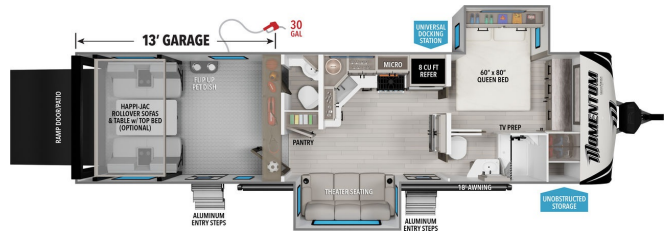

MSRP \$131,980.00

\$386 Bi-Weekly

\$10,000 down @ 7.99% APR for 60/240

months (\$37,730 C.O.B.) O.A.C.

Woody's Price \$104,980.00

SPECIFICATIONS

| | |
|---------------------|------------------|
| Year | 2026 |
| Manufacturer | GRAND DESIGN |
| Brand | MOMENTUM G-CLASS |
| Model | 31G |
| Type | Toy Hauler |
| Status | New |
| Stock # | 51039 |
| Financing Available | ✓ |
| Warranty Available | Manufacturer |
| Suspension | N/A |
| Leveling | N/A |
| Exterior Length | 35.1 ft. |
| Dry Weight | 8975 lbs. |
| Sleeping Capacity | 4 person(s) |
| Interior Colour | DUSK |
| Exterior Colour | Fiberglass |
| Slideouts | 2 |

Disclaimer: Product information, pricing and photos are as accurate as possible and are subject to change without notice.

SELLING FEATURES

Specifications and Features:

- Exterior Height: 12' 4"
- Interior Height: 7' 7"
- Exterior Width: 8' 5"
- Exterior Width (with slide out): 14' 4"
- Fresh Water Capacity: 90 gallons
- Gray Water Capacity: 37 gallons
- Black Water Capacity: 76 gallons
- Propane Tanks: 2 (20 lbs each)
- Fuel Cap...