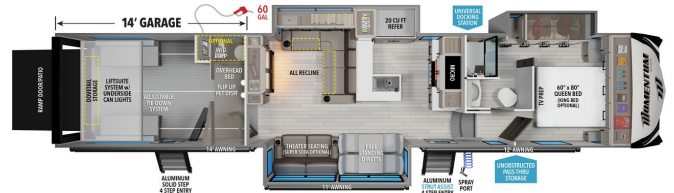

Woody's Price

2026 GRAND DESIGN MOMENTUM M-CLASS 395MS

SPECIFICATIONS

Year	2026
Manufacturer	GRAND DESIGN
Brand	MOMENTUM M-CLASS
Model	395MS
Type	Toy Hauler
Status	New
Stock #	51038
Financing Available	✓
Warranty Available	Manufacturer
Suspension	N/A
Leveling	N/A
Exterior Length	43.8 ft.
Dry Weight	15600 lbs.
Sleeping Capacity	5 person(s)
Interior Colour	ARTISAN
Exterior Colour	Fiberglass
Slideouts	3

Disclaimer: Product information, pricing and photos are as accurate as possible and are subject to change without notice.

SELLING FEATURES

Specifications and Features:

- Exterior Length: 44' 2"
- Exterior Width: 8' 5"
- Exterior Height: 13' 6"
- Interior Height: 8' 5"
- Unloaded Vehicle Weight (UVW): 15,600 lbs
- Gross Vehicle Weight Rating (GVWR): 22,500 lbs
- Hitch Weight: 2,900 lbs
- Fresh Water Capacity: 140 gallons
- Gray W...

OPTIONS & EQUIPMENT

- M-CLASS LUXURY INTERIOR PACKAGE
- M CLASS EXTERIOR PACKAGE
- M-CLASS GARAGE PACKAGE
- WEATHER-TEK INULATION
- UNDER UNIT LED LIGHT KIT
- BEDROOM A/C
- 3RD A/C PREP
- KITCHEN POWER FAN W/RAIN SENSOR
- GARAGE LED HD TV
- AUXILIARY FRESH WATER TANK
- 20 CU.FT 12V REFRIGERATOR, 330W SOLAR PANEL, 50AMP CONTROL, BLUETOOTH AND 2 DOCK PORTS
- RVIA SEAL
- UPGRADED H-RATED TIRES W/ 17.5" WHEELS
- RV ROADSIDE ASSISTANCE
- OMNICONNECT GEN 3 INTERNET PREP
- ARTISAN
- KING BED
- ROCKFORD FOSGATE STAGE 1 STEREO, 500W, INT/EXT SPEAKERSW/10 SUB
- 6000 WATT GENERATOR
- GEN III 3-SEASON DOOR W/ SLIDING WINDOWS
- POWER FAN W/ RAIN SENSOR GARAGE
- HEAT PUMP A/C
- DUAL PANE WINDOWS
- 1/2 BATHROOM (GARAGE)
- MOMENTUM GARAGE SUITE FEATURING P2K BED LIFT
- REAR ALUMINUM DECK SYSTEM W/REAR POWER AWNING
- EXTERIOR ENTERTAINMENT CENTER
- MORRYDE 7K INDEPENDENT SUSPENSION 2.0 W/ DISC BRAKES TRI-AXLE
- WOODY'S VOLUME DISCOUNT