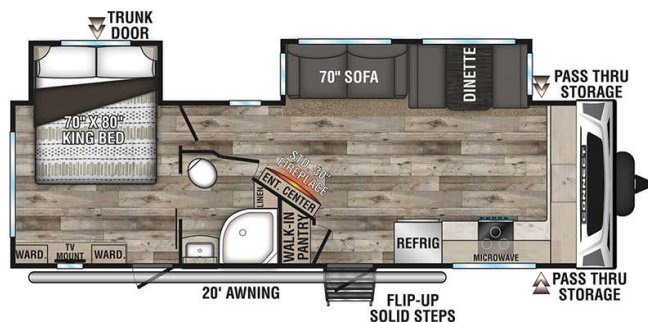

2022 KZ CONNECT 272FK

SPECIFICATIONS

Year	2022
Manufacturer	KZ
Brand	CONNECT
Model	272FK
Type	Travel Trailer
Status	PreOwned
Stock #	23860
Financing Available	✘
Warranty Available	✘
Suspension	N/A
Leveling	N/A
Exterior Length	31.1 ft.
Dry Weight	6840 lbs.
Sleeping Capacity	4 person(s)
Interior Colour	Gray
Exterior Colour	White
Slideouts	2

Disclaimer: Product information, pricing and photos are as accurate as possible and are subject to change without notice.

SELLING FEATURES

Introducing the 2022 Connect 272FK, from KZ. The Connect 272FK contains everything you will need to make traveling effortless and straightforward. This travel trailer sleeps up to 4 people. Inside the Connect 272FK, you will find a four seat bench dinette that converts into a bed providing additi...

OPTIONS & EQUIPMENT

- FRONT POWER TONGUE JACK
- SPARE TIRE
- 3-BURNER STOVE TOP
- MICROWAVE
- OVEN
- FOUR SEAT BENCH DINETTE
- THEATER SEAT SOFA
- FIREPLACE
- POWER AWNING
- QUEEN BED

Powered by focusRV