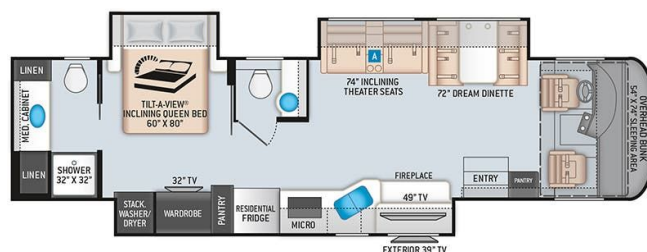

\$1,094 Bi-Weekly

**2022 THOR PALAZZO 37.5**

**SPECIFICATIONS**

Year	2022
Manufacturer	THOR
Brand	PALAZZO
Model	37.5
Type	Motorhome
Class	A
Fuel Type	DIESEL
Status	PreOwned
Stock #	23709
Financing Available	✗
Warranty Available	✗
Odometer	37798 kms.
VIN	4UZACJFC0NCNY4971
Chassis	N/A
Engine	N/A
Transmission	N/A
Suspension	N/A
Leveling	N/A
Exterior Length	38.9 ft.
Dry Weight	N/A lbs.
Sleeping Capacity	8 person(s)
Interior Colour	Beige
Exterior Colour	Torrey Pines
Slideouts	3

Disclaimer: Product information, pricing and photos are as accurate as possible and are subject to change without notice.

**SELLING FEATURES**

Introducing the 2022 Palazzo 37.5, from Thor. The Palazzo 37.5 provides a great way to escape the ordinary, relax, and enjoy family and friends. This A class motorhome sleeps up to 8 people. The Palazzo 37.5 rides on a Freightliner chassis, powered by a 340HP Cummins diesel engine with a 6 speed ...