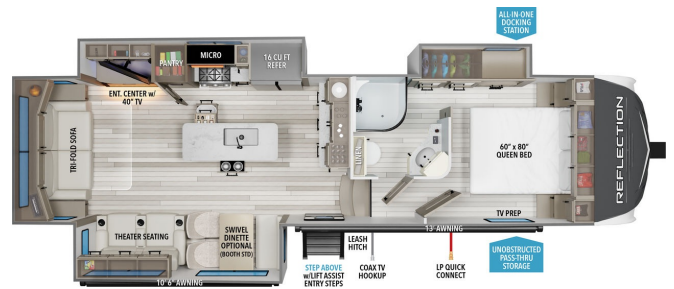

MSRP \$119,980.00

\$378 Bi-Weekly

\$10,000 down @ 7.99% APR for 60/240 months (\$36,939 C.O.B.) O.A.C.

Woody's Price \$102,980.00

SPECIFICATIONS

Year	2026
Manufacturer	GRAND DESIGN
Brand	REFLECTION
Model	303RLS-SH
Type	Fifth Wheel
Status	New
Stock #	51024
Financing Available	✓
Warranty Available	Manufacturer
Suspension	N/A
Leveling	N/A
Exterior Length	32.8 ft.
Dry Weight	9854 lbs.
Sleeping Capacity	6 person(s)
Interior Colour	COLLINS
Exterior Colour	Fiberglass
Slideouts	3

Disclaimer: Product information, pricing and photos are as accurate as possible and are subject to change without notice.

SELLING FEATURES

Specifications and Features:

- Exterior Length (ft): 32'10"
- Exterior Width (ft): 8'0"
- Exterior Height (ft): 12'3"
- Gross Vehicle Weight Rating (GVWR) (lbs): 11,995
- Unloaded Weight (lbs): 9,854
- Payload Capacity (lbs): 2,141
- Hitch Weight (lbs): 1,865
- Black Water Tanks: 1
- Total Blac...

OPTIONS & EQUIPMENT

- PEACE OF MIND PACKAGE
- REFLECTION ULTIMATE POWER PACKAGE
- DEEP SEASON PROTECTION PACKAGE
- SOLAR PACKAGE
- GOODYEAR TIRES
- ABS AXLE ASSEMBLY W/ SWAY CONTROL
- 2ND AWNING
- 16 CU. FT. 12V REFRIGERATOR
- 370W SOLAR PANEL UPGRADE
- INTERNET READY (ROUTER PREP, STARLINK PREP)
- SAFERIDE RV ROADSIDE ASSISTANCE
- SWIVLE DINETTE W/ 2 CHAIRS & STORAGE OTTOMAN
- DUAL PANE WINDOWS
- 8K DUCTED 2ND A/C
- RVIA SEAL
- WOODY'S VOLUME DISCOUNT