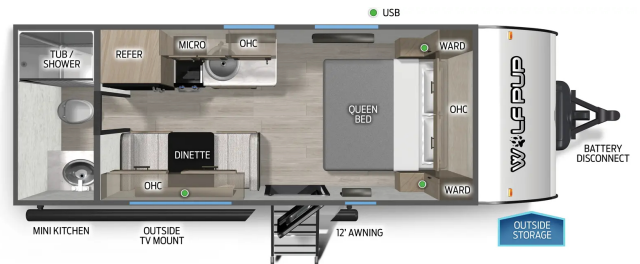

WOODY'S RV WORLD ABBOTSFORD

webleads@woodysrvworldabbotsford.dsmessage.com 1-844-854-1288

31708 Marshall Road, Abbotsford, BC V2T 6B1

Local 1-604-854-1288 | Fax 1-604-854-1406 | <https://www.woodysrv.com/>

2026 FOREST RIVER WOLF PUP 16FQW

MSRP $47,980.00

$160 Bi-Weekly

$0 down @ 7.99% APR for 60/240 months

($15,591 C.O.B.) O.A.C.

Woody's Price $36,980.00

SPECIFICATIONS

Year	2026
Manufacturer	FOREST RIVER
Brand	WOLF PUP
Model	16FQW
Type	Travel Trailer
Status	New
Stock #	51014
Financing Available	✓
Warranty Available	Manufacturer
Suspension	N/A
Leveling	N/A
Exterior Length	21.1 ft.
Dry Weight	3619 lbs.
Sleeping Capacity	3 person(s)
Interior Colour	N/A
Exterior Colour	N/A
Slideouts	N/A

Disclaimer: Product information, pricing and photos are as accurate as possible and are subject to change without notice.

SELLING FEATURES

Specifications and Features:

- Exterior Length: 21 ft 10 in
- Exterior Width: 7 ft 6 in
- Exterior Height: 10 ft 6 in
- Dry Weight: 3,619 lbs
- GVWR: 5,545 lbs
- Hitch Weight: 445 lbs
- Fresh Water Capacity: 26 gallons
- Gray Water Capacity: 28 gallons
- Black Water Capacity: 28 gallons
- Sle...

OPTIONS & EQUIPMENT

- ADVANTAGE PKG
- CAMPING PKG
- SAFETY PKG
- WOLF PUP LIMITED PACKAGE
- PLATINUM EXPO PROGRAM PROMOTION
- UNIT DISCOUNT
- CANADIAN Z-240
- MVSA'

Powered by focusRV