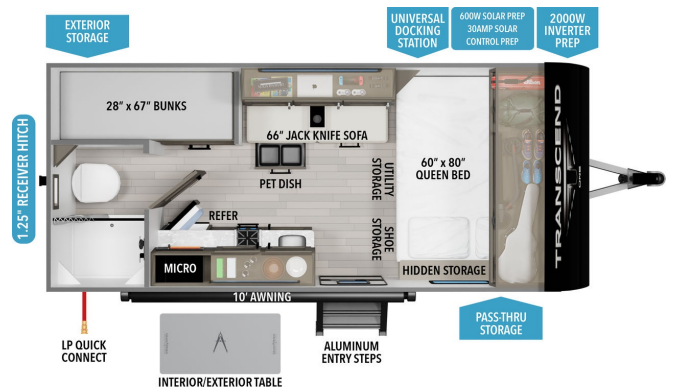

MSRP \$31,980.00

\$117 Bi-Weekly

\$0 down @ 7.99% APR for 60/240 months

(\$11,455 C.O.B.) O.A.C.

Woody's Price \$28,980.00

SPECIFICATIONS

Year	2026
Manufacturer	GRAND DESIGN
Brand	TRANSCEND ONE
Model	151BH
Type	Travel Trailer
Status	New
Stock #	51012
Financing Available	✓
Warranty Available	Manufacturer
Suspension	N/A
Leveling	N/A
Exterior Length	19.8 ft.
Dry Weight	3550 lbs.
Sleeping Capacity	5 person(s)
Interior Colour	LUNA
Exterior Colour	Aluminum
Slideouts	N/A

Disclaimer: Product information, pricing and photos are as accurate as possible and are subject to change without notice.

SELLING FEATURES

Specifications and Features:

- Exterior Length: 19 feet 8 inches
- Exterior Width: 8 feet 0 inches
- Exterior Height: 10 feet 3 inches
- Interior Height: 6 feet 6 inches
- Dry Weight: 3,550 lbs
- Gross Vehicle Weight Rating (GVWR): 4,420 lbs
- Hitch Weight: 490 lbs
- Fresh Water Capacity: 37 ...