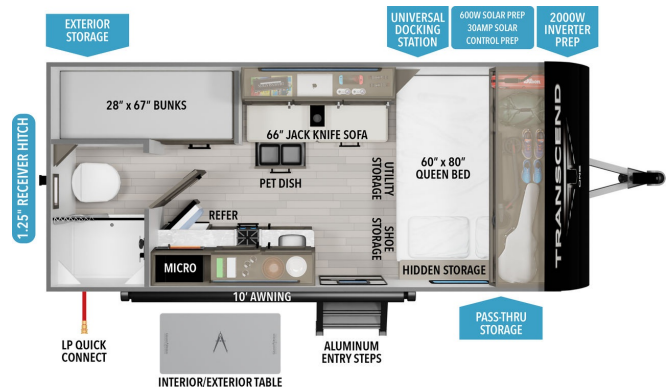

Woody's Price

2026 GRAND DESIGN TRANSCEND ONE 151BH

SPECIFICATIONS

Year	2026
Manufacturer	GRAND DESIGN
Brand	TRANSCEND ONE
Model	151BH
Type	Travel Trailer
Status	New
Stock #	51011
Financing Available	✓
Warranty Available	Manufacturer
Suspension	N/A
Leveling	N/A
Exterior Length	19.8 ft.
Dry Weight	3550 lbs.
Sleeping Capacity	5 person(s)
Interior Colour	LUNA
Exterior Colour	Aluminum
Slideouts	N/A

Disclaimer: Product information, pricing and photos are as accurate as possible and are subject to change without notice.

SELLING FEATURES

Specifications and Features:

- Exterior Length: 19 feet 8 inches
- Exterior Width: 8 feet 0 inches
- Exterior Height: 10 feet 3 inches
- Interior Height: 6 feet 6 inches
- Dry Weight: 3,550 lbs
- Gross Vehicle Weight Rating (GVWR): 4,420 lbs
- Hitch Weight: 490 lbs
- Fresh Water Capacity: 37 ...