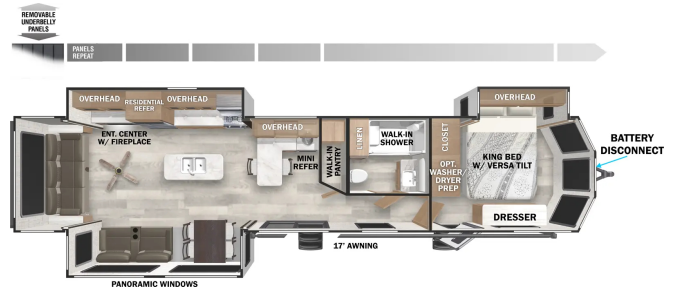

### SPECIFICATIONS

Year	2026
Manufacturer	FOREST RIVER
Brand	Salem 40RLB
Model	Large Opposing Slide
Type	Park Model
Status	New
Stock #	Salem 2583 P
Financing Available	✓
Warranty Available	✓
Suspension	N/A
Leveling	N/A
Exterior Length	43.0 ft.
Dry Weight	11604 lbs.
Sleeping Capacity	N/A person(s)
Interior Colour	N/A
Exterior Colour	N/A
Slideouts	N/A